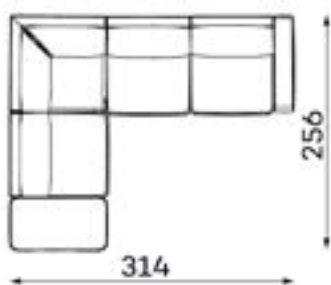

Modular sofa **RENO**

MODULAR UNITS: Available in left or right version

ARMREST SECTION

1 SEAT
Width: 104 cm
Depth: 110 cm
Height: 88 cm
Sit height: 42 cm

1,5 SEAT
Width: 129 cm
Depth: 110 cm
Height: 88 cm
Sit height: 42 cm

MID SECTION

1 SEAT
Width: 93 cm
Depth: 110 cm
Height: 88 cm
Sit height: 42 cm

1,5 SEAT
Width: 118 cm
Depth: 110 cm
Height: 88 cm
Sit height: 42 cm

CHAISE LOUNGE

Width: 120 cm
Depth: 191 cm
Height: 88 cm
Sit height: 42 cm

CORNER SECTION

Width: 107 cm
Depth: 107 cm
Height: 88 cm
Sit height: 42 cm

OTTOMAN

SMALL
Width: 112 cm
Depth: 55 cm
Height: 42 cm

LARGE
Width: 112 cm
Depth: 112 cm
Height: 42 cm

Modular sofa **RENO**

Examples of combinations: Available in left or right version

ALT. 1

ALT. 2

ALT. 3

ALT. 4

ALT. 5

ALT. 6