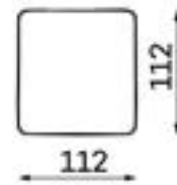

Modular sofa **RENO**

MODULAR UNITS: Available in left or right version

ARMREST SECTION

1 SEAT
Width: 104 cm
Depth: 110 cm
Height: 88 cm
Sit height: 42 cm

1,5 SEAT
Width: 129 cm
Depth: 110 cm
Height: 88 cm
Sit height: 42 cm

MID SECTION

1 SEAT
Width: 93 cm
Depth: 110 cm
Height: 88 cm
Sit height: 42 cm

1,5 SEAT
Width: 118 cm
Depth: 110 cm
Height: 88 cm
Sit height: 42 cm

CHAISE LOUNGE

Width: 120 cm
Depth: 191 cm
Height: 88 cm
Sit height: 42 cm

CORNER SECTION

Width: 107 cm
Depth: 107 cm
Height: 88 cm
Sit height: 42 cm

OTTOMAN

SMALL
Width: 112 cm
Depth: 55 cm
Height: 42 cm

LARGE
Width: 112 cm
Depth: 112 cm
Height: 42 cm

Modular sofa **RENO**

Examples of combinations: Available in left or right version

ALT. 1

ALT. 2

ALT. 3

ALT. 4

ALT. 5

ALT. 6