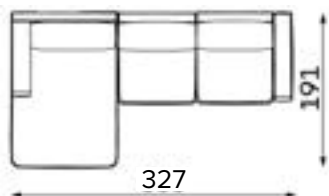

Modular sofa **RENO**

MODULAR UNITS: Available in left or right version

ARMREST SECTION

1 SEAT
Width: 104 cm
Depth: 110 cm
Height: 88 cm
Sit height: 42 cm

1,5 SEAT
Width: 129 cm
Depth: 110 cm
Height: 88 cm
Sit height: 42 cm

MID SECTION

1 SEAT
Width: 93 cm
Depth: 110 cm
Height: 88 cm
Sit height: 42 cm

1,5 SEAT
Width: 118 cm
Depth: 110 cm
Height: 88 cm
Sit height: 42 cm

CHAISE LOUNGE

Width: 120 cm
Depth: 191 cm
Height: 88 cm
Sit height: 42 cm

CORNER SECTION

Width: 107 cm
Depth: 107 cm
Height: 88 cm
Sit height: 42 cm

OTTOMAN

SMALL
Width: 112 cm
Depth: 55 cm
Height: 42 cm

LARGE
Width: 112 cm
Depth: 112 cm
Height: 42 cm

Modular sofa **RENO**

Examples of combinations: Available in left or right version

ALT. 1

ALT. 2

ALT. 3

ALT. 4

ALT. 5

ALT. 6