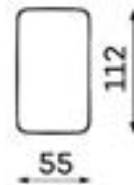

Modular sofa **RENO**

MODULAR UNITS: Available in left or right version

ARMREST SECTION

1 SEAT
Width: 104 cm
Depth: 110 cm
Height: 88 cm
Sit height: 42 cm

1,5 SEAT
Width: 129 cm
Depth: 110 cm
Height: 88 cm
Sit height: 42 cm

MID SECTION

1 SEAT
Width: 93 cm
Depth: 110 cm
Height: 88 cm
Sit height: 42 cm

1,5 SEAT
Width: 118 cm
Depth: 110 cm
Height: 88 cm
Sit height: 42 cm

CHAISE LOUNGE

Width: 120 cm
Depth: 191 cm
Height: 88 cm
Sit height: 42 cm

CORNER SECTION

Width: 107 cm
Depth: 107 cm
Height: 88 cm
Sit height: 42 cm

OTTOMAN

SMALL
Width: 112 cm
Depth: 55 cm
Height: 42 cm

LARGE
Width: 112 cm
Depth: 112 cm
Height: 42 cm

Modular sofa **RENO**

Examples of combinations: Available in left or right version