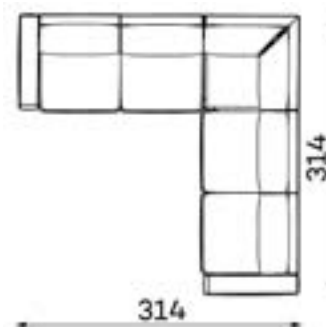

Modular sofa **RENO**

MODULAR UNITS: Available in left or right version

ARMREST SECTION

1 SEAT
Width: 104 cm
Depth: 110 cm
Height: 88 cm
Sit height: 42 cm

1,5 SEAT
Width: 129 cm
Depth: 110 cm
Height: 88 cm
Sit height: 42 cm

MID SECTION

1 SEAT
Width: 93 cm
Depth: 110 cm
Height: 88 cm
Sit height: 42 cm

1,5 SEAT
Width: 118 cm
Depth: 110 cm
Height: 88 cm
Sit height: 42 cm

CHAISE LOUNGE

Width: 120 cm
Depth: 191 cm
Height: 88 cm
Sit height: 42 cm

CORNER SECTION

Width: 107 cm
Depth: 107 cm
Height: 88 cm
Sit height: 42 cm

OTTOMAN

SMALL
Width: 112 cm
Depth: 55 cm
Height: 42 cm

LARGE
Width: 112 cm
Depth: 112 cm
Height: 42 cm

Modular sofa **RENO**

Examples of combinations: Available in left or right version

ALT. 1

ALT. 2

ALT. 3

ALT. 4

ALT. 5

ALT. 6