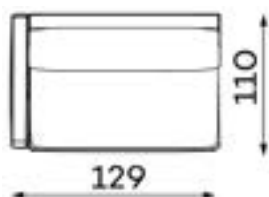

Modular sofa **RENO**

MODULAR UNITS: Available in left or right version

ARMREST SECTION

1 SEAT
Width: 104 cm
Depth: 110 cm
Height: 88 cm
Sit height: 42 cm

1,5 SEAT
Width: 129 cm
Depth: 110 cm
Height: 88 cm
Sit height: 42 cm

MID SECTION

1 SEAT
Width: 93 cm
Depth: 110 cm
Height: 88 cm
Sit height: 42 cm

1,5 SEAT
Width: 118 cm
Depth: 110 cm
Height: 88 cm
Sit height: 42 cm

CHAISE LOUNGE

Width: 120 cm
Depth: 191 cm
Height: 88 cm
Sit height: 42 cm

CORNER SECTION

Width: 107 cm
Depth: 107 cm
Height: 88 cm
Sit height: 42 cm

OTTOMAN

SMALL
Width: 112 cm
Depth: 55 cm
Height: 42 cm

LARGE
Width: 112 cm
Depth: 112 cm
Height: 42 cm

Modular sofa **RENO**

Examples of combinations: Available in left or right version