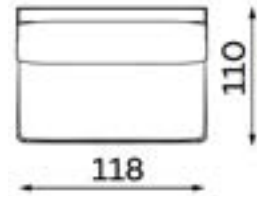

Modular sofa **RENO**

MODULAR UNITS: Available in left or right version

ARMREST SECTION

1 SEAT
Width: 104 cm
Depth: 110 cm
Height: 88 cm
Sit height: 42 cm

1,5 SEAT
Width: 129 cm
Depth: 110 cm
Height: 88 cm
Sit height: 42 cm

MID SECTION

1 SEAT
Width: 93 cm
Depth: 110 cm
Height: 88 cm
Sit height: 42 cm

1,5 SEAT
Width: 118 cm
Depth: 110 cm
Height: 88 cm
Sit height: 42 cm

CHAISE LOUNGE

Width: 120 cm
Depth: 191 cm
Height: 88 cm
Sit height: 42 cm

CORNER SECTION

Width: 107 cm
Depth: 107 cm
Height: 88 cm
Sit height: 42 cm

OTTOMAN

SMALL
Width: 112 cm
Depth: 55 cm
Height: 42 cm

LARGE
Width: 112 cm
Depth: 112 cm
Height: 42 cm

Modular sofa **RENO**

Examples of combinations: Available in left or right version