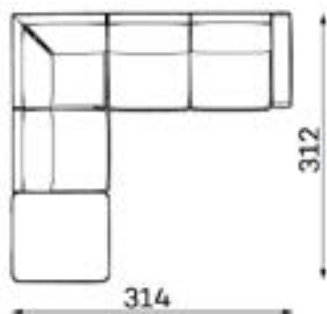

Modular sofa **RENO**

MODULAR UNITS: Available in left or right version

ARMREST SECTION

1 SEAT
Width: 104 cm
Depth: 110 cm
Height: 88 cm
Sit height: 42 cm

1,5 SEAT
Width: 129 cm
Depth: 110 cm
Height: 88 cm
Sit height: 42 cm

MID SECTION

1 SEAT
Width: 93 cm
Depth: 110 cm
Height: 88 cm
Sit height: 42 cm

1,5 SEAT
Width: 118 cm
Depth: 110 cm
Height: 88 cm
Sit height: 42 cm

CHAISE LOUNGE

Width: 120 cm
Depth: 191 cm
Height: 88 cm
Sit height: 42 cm

CORNER SECTION

Width: 107 cm
Depth: 107 cm
Height: 88 cm
Sit height: 42 cm

OTTOMAN

SMALL
Width: 112 cm
Depth: 55 cm
Height: 42 cm

LARGE
Width: 112 cm
Depth: 112 cm
Height: 42 cm

Modular sofa **RENO**

Examples of combinations: Available in left or right version

ALT. 1

ALT. 2

ALT. 3

ALT. 4

ALT. 5

ALT. 6