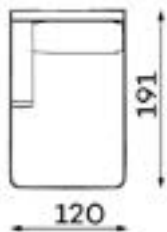

Modular sofa **RENO**

MODULAR UNITS: Available in left or right version

ARMREST SECTION

1 SEAT
Width: 104 cm
Depth: 110 cm
Height: 88 cm
Sit height: 42 cm

1,5 SEAT
Width: 129 cm
Depth: 110 cm
Height: 88 cm
Sit height: 42 cm

MID SECTION

1 SEAT
Width: 93 cm
Depth: 110 cm
Height: 88 cm
Sit height: 42 cm

1,5 SEAT
Width: 118 cm
Depth: 110 cm
Height: 88 cm
Sit height: 42 cm

CHAISE LOUNGE

Width: 120 cm
Depth: 191 cm
Height: 88 cm
Sit height: 42 cm

CORNER SECTION

Width: 107 cm
Depth: 107 cm
Height: 88 cm
Sit height: 42 cm

OTTOMAN

SMALL
Width: 112 cm
Depth: 55 cm
Height: 42 cm

LARGE
Width: 112 cm
Depth: 112 cm
Height: 42 cm

Modular sofa **RENO**

Examples of combinations: Available in left or right version