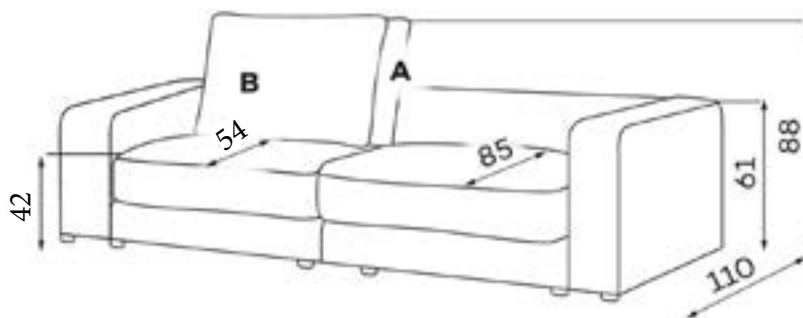

Modular sofa **RENO**

MODULAR UNITS: Available in left or right version

ARMREST SECTION

1 SEAT
Width: 104 cm
Depth: 110 cm
Height: 88 cm
Sit height: 42 cm

1,5 SEAT
Width: 129 cm
Depth: 110 cm
Height: 88 cm
Sit height: 42 cm

MID SECTION

1 SEAT
Width: 93 cm
Depth: 110 cm
Height: 88 cm
Sit height: 42 cm

1,5 SEAT
Width: 118 cm
Depth: 110 cm
Height: 88 cm
Sit height: 42 cm

CHAISE LOUNGE

Width: 120 cm
Depth: 191 cm
Height: 88 cm
Sit height: 42 cm

CORNER SECTION

Width: 107 cm
Depth: 107 cm
Height: 88 cm
Sit height: 42 cm

OTTOMAN

SMALL
Width: 112 cm
Depth: 55 cm
Height: 42 cm

LARGE
Width: 112 cm
Depth: 112 cm
Height: 42 cm

Modular sofa **RENO**

Examples of combinations: Available in left or right version

ALT. 1

ALT. 2

ALT. 3

ALT. 4

ALT. 5

ALT. 6