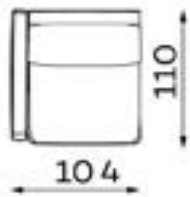

Modular sofa **RENO**

MODULAR UNITS: Available in left or right version

ARMREST SECTION

1 SEAT
Width: 104 cm
Depth: 110 cm
Height: 88 cm
Sit height: 42 cm

1,5 SEAT
Width: 129 cm
Depth: 110 cm
Height: 88 cm
Sit height: 42 cm

MID SECTION

1 SEAT
Width: 93 cm
Depth: 110 cm
Height: 88 cm
Sit height: 42 cm

1,5 SEAT
Width: 118 cm
Depth: 110 cm
Height: 88 cm
Sit height: 42 cm

CHAISE LOUNGE

Width: 120 cm
Depth: 191 cm
Height: 88 cm
Sit height: 42 cm

CORNER SECTION

Width: 107 cm
Depth: 107 cm
Height: 88 cm
Sit height: 42 cm

OTTOMAN

SMALL
Width: 112 cm
Depth: 55 cm
Height: 42 cm

LARGE
Width: 112 cm
Depth: 112 cm
Height: 42 cm

Modular sofa **RENO**

Examples of combinations: Available in left or right version