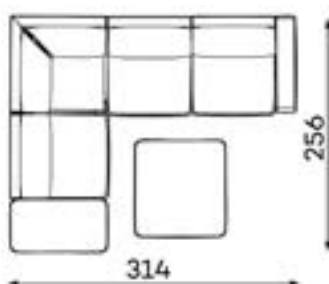

Modular sofa **RENO**

MODULAR UNITS: Available in left or right version

ARMREST SECTION

1 SEAT
Width: 104 cm
Depth: 110 cm
Height: 88 cm
Sit height: 42 cm

1,5 SEAT
Width: 129 cm
Depth: 110 cm
Height: 88 cm
Sit height: 42 cm

MID SECTION

1 SEAT
Width: 93 cm
Depth: 110 cm
Height: 88 cm
Sit height: 42 cm

1,5 SEAT
Width: 118 cm
Depth: 110 cm
Height: 88 cm
Sit height: 42 cm

CHAISE LOUNGE

Width: 120 cm
Depth: 191 cm
Height: 88 cm
Sit height: 42 cm

CORNER SECTION

Width: 107 cm
Depth: 107 cm
Height: 88 cm
Sit height: 42 cm

OTTOMAN

SMALL
Width: 112 cm
Depth: 55 cm
Height: 42 cm

LARGE
Width: 112 cm
Depth: 112 cm
Height: 42 cm

Modular sofa **RENO**

Examples of combinations: Available in left or right version

ALT. 1

ALT. 2

ALT. 3

ALT. 4

ALT. 5

ALT. 6