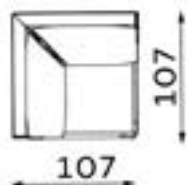

Modular sofa **RENO**

MODULAR UNITS: Available in left or right version

ARMREST SECTION

1 SEAT
Width: 104 cm
Depth: 110 cm
Height: 88 cm
Sit height: 42 cm

1,5 SEAT
Width: 129 cm
Depth: 110 cm
Height: 88 cm
Sit height: 42 cm

MID SECTION

1 SEAT
Width: 93 cm
Depth: 110 cm
Height: 88 cm
Sit height: 42 cm

1,5 SEAT
Width: 118 cm
Depth: 110 cm
Height: 88 cm
Sit height: 42 cm

CHAISE LOUNGE

Width: 120 cm
Depth: 191 cm
Height: 88 cm
Sit height: 42 cm

CORNER SECTION

Width: 107 cm
Depth: 107 cm
Height: 88 cm
Sit height: 42 cm

OTTOMAN

SMALL
Width: 112 cm
Depth: 55 cm
Height: 42 cm

LARGE
Width: 112 cm
Depth: 112 cm
Height: 42 cm

Modular sofa **RENO**

Examples of combinations: Available in left or right version