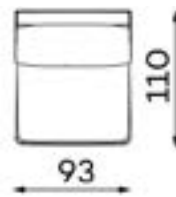

Modular sofa **RENO**

MODULAR UNITS: Available in left or right version

ARMREST SECTION

1 SEAT
Width: 104 cm
Depth: 110 cm
Height: 88 cm
Sit height: 42 cm

1,5 SEAT
Width: 129 cm
Depth: 110 cm
Height: 88 cm
Sit height: 42 cm

MID SECTION

1 SEAT
Width: 93 cm
Depth: 110 cm
Height: 88 cm
Sit height: 42 cm

1,5 SEAT
Width: 118 cm
Depth: 110 cm
Height: 88 cm
Sit height: 42 cm

CHAISE LOUNGE

Width: 120 cm
Depth: 191 cm
Height: 88 cm
Sit height: 42 cm

CORNER SECTION

Width: 107 cm
Depth: 107 cm
Height: 88 cm
Sit height: 42 cm

OTTOMAN

SMALL
Width: 112 cm
Depth: 55 cm
Height: 42 cm

LARGE
Width: 112 cm
Depth: 112 cm
Height: 42 cm

Modular sofa **RENO**

Examples of combinations: Available in left or right version