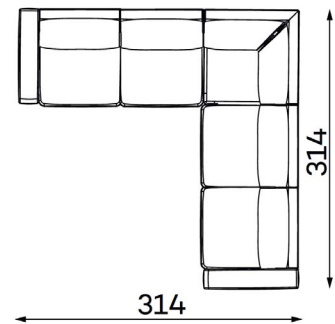

Modular sofa **MONTANA**

MODULAR UNITS: Available in left or right version

ARMREST SECTION

1 SEAT
Width: 114 cm
Depth: 110 cm
Height: 88 cm
Sit height: 42 cm

1,5 SEAT
Width: 139 cm
Depth: 110 cm
Height: 88 cm
Sit height: 42 cm

MID SECTION

1 SEAT
Width: 93 cm
Depth: 110 cm
Height: 88 cm
Sit height: 42 cm

1,5 SEAT
Width: 118 cm
Depth: 110 cm
Height: 88 cm
Sit height: 42 cm

CHAISE LOUNGE

Width: 128 cm
Depth: 191 cm
Height: 88 cm
Sit height: 42 cm

CORNER SECTION

Width: 107 cm
Depth: 107 cm
Height: 88 cm
Sit height: 42 cm

OTTOMAN

SMALL
Width: 112 cm
Depth: 55 cm
Height: 42 cm

LARGE
Width: 112 cm
Depth: 112 cm
Height: 42 cm

Modular sofa **MONTANA**

Examples of combinations: Available in left or right version

ALT. 1

ALT. 2

ALT. 3

ALT. 4

ALT. 5

ALT. 6