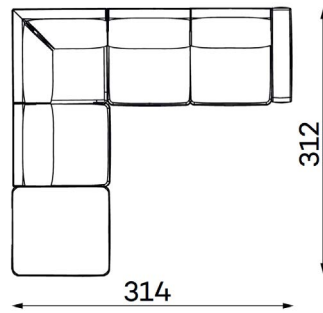

Modular sofa **MONTANA**

MODULAR UNITS: Available in left or right version

ARMREST SECTION

1 SEAT
Width: 114 cm
Depth: 110 cm
Height: 88 cm
Sit height: 42 cm

1,5 SEAT
Width: 139 cm
Depth: 110 cm
Height: 88 cm
Sit height: 42 cm

MID SECTION

1 SEAT
Width: 93 cm
Depth: 110 cm
Height: 88 cm
Sit height: 42 cm

1,5 SEAT
Width: 118 cm
Depth: 110 cm
Height: 88 cm
Sit height: 42 cm

CHAISE LOUNGE

Width: 128 cm
Depth: 191 cm
Height: 88 cm
Sit height: 42 cm

CORNER SECTION

Width: 107 cm
Depth: 107 cm
Height: 88 cm
Sit height: 42 cm

OTTOMAN

SMALL
Width: 112 cm
Depth: 55 cm
Height: 42 cm

LARGE
Width: 112 cm
Depth: 112 cm
Height: 42 cm

Modular sofa **MONTANA**

Examples of combinations: Available in left or right version

ALT. 1

ALT. 2

ALT. 3

ALT. 4

ALT. 5

ALT. 6