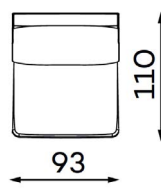

Modular sofa **MONTANA**

MODULAR UNITS: Available in left or right version

ARMREST SECTION

1 SEAT
Width: 114 cm
Depth: 110 cm
Height: 88 cm
Sit height: 42 cm

1,5 SEAT
Width: 139 cm
Depth: 110 cm
Height: 88 cm
Sit height: 42 cm

MID SECTION

1 SEAT
Width: 93 cm
Depth: 110 cm
Height: 88 cm
Sit height: 42 cm

1,5 SEAT
Width: 118 cm
Depth: 110 cm
Height: 88 cm
Sit height: 42 cm

CHAISE LOUNGE

Width: 128 cm
Depth: 191 cm
Height: 88 cm
Sit height: 42 cm

CORNER SECTION

Width: 107 cm
Depth: 107 cm
Height: 88 cm
Sit height: 42 cm

OTTOMAN

SMALL
Width: 112 cm
Depth: 55 cm
Height: 42 cm

LARGE
Width: 112 cm
Depth: 112 cm
Height: 42 cm

Modular sofa **MONTANA**

Examples of combinations: Available in left or right version