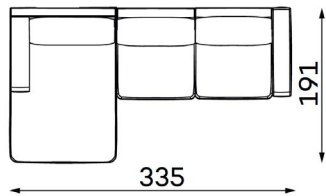

Modular sofa **MONTANA**

MODULAR UNITS: Available in left or right version

ARMREST SECTION

1 SEAT
Width: 114 cm
Depth: 110 cm
Height: 88 cm
Sit height: 42 cm

1,5 SEAT
Width: 139 cm
Depth: 110 cm
Height: 88 cm
Sit height: 42 cm

MID SECTION

1 SEAT
Width: 93 cm
Depth: 110 cm
Height: 88 cm
Sit height: 42 cm

1,5 SEAT
Width: 118 cm
Depth: 110 cm
Height: 88 cm
Sit height: 42 cm

CHAISE LOUNGE

Width: 128 cm
Depth: 191 cm
Height: 88 cm
Sit height: 42 cm

CORNER SECTION

Width: 107 cm
Depth: 107 cm
Height: 88 cm
Sit height: 42 cm

OTTOMAN

SMALL
Width: 112 cm
Depth: 55 cm
Height: 42 cm

LARGE
Width: 112 cm
Depth: 112 cm
Height: 42 cm

Modular sofa **MONTANA**

Examples of combinations: Available in left or right version

ALT. 1

ALT. 2

ALT. 3

ALT. 4

ALT. 5

ALT. 6