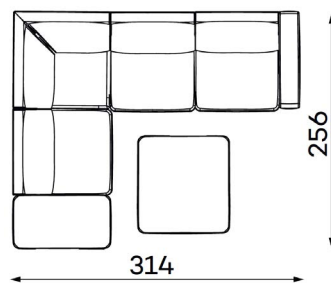

Modular sofa **MONTANA**

MODULAR UNITS: Available in left or right version

ARMREST SECTION

1 SEAT
Width: 114 cm
Depth: 110 cm
Height: 88 cm
Sit height: 42 cm

1,5 SEAT
Width: 139 cm
Depth: 110 cm
Height: 88 cm
Sit height: 42 cm

MID SECTION

1 SEAT
Width: 93 cm
Depth: 110 cm
Height: 88 cm
Sit height: 42 cm

1,5 SEAT
Width: 118 cm
Depth: 110 cm
Height: 88 cm
Sit height: 42 cm

CHAISE LOUNGE

Width: 128 cm
Depth: 191 cm
Height: 88 cm
Sit height: 42 cm

CORNER SECTION

Width: 107 cm
Depth: 107 cm
Height: 88 cm
Sit height: 42 cm

OTTOMAN

SMALL
Width: 112 cm
Depth: 55 cm
Height: 42 cm

LARGE
Width: 112 cm
Depth: 112 cm
Height: 42 cm

Modular sofa **MONTANA**

Examples of combinations: Available in left or right version

ALT. 1

ALT. 2

ALT. 3

ALT. 4

ALT. 5

ALT. 6