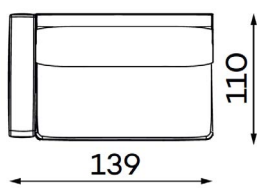

Modular sofa **MONTANA**

MODULAR UNITS: Available in left or right version

ARMREST SECTION

1 SEAT
Width: 114 cm
Depth: 110 cm
Height: 88 cm
Sit height: 42 cm

1,5 SEAT
Width: 139 cm
Depth: 110 cm
Height: 88 cm
Sit height: 42 cm

MID SECTION

1 SEAT
Width: 93 cm
Depth: 110 cm
Height: 88 cm
Sit height: 42 cm

1,5 SEAT
Width: 118 cm
Depth: 110 cm
Height: 88 cm
Sit height: 42 cm

CHAISE LOUNGE

Width: 128 cm
Depth: 191 cm
Height: 88 cm
Sit height: 42 cm

CORNER SECTION

Width: 107 cm
Depth: 107 cm
Height: 88 cm
Sit height: 42 cm

OTTOMAN

SMALL
Width: 112 cm
Depth: 55 cm
Height: 42 cm

LARGE
Width: 112 cm
Depth: 112 cm
Height: 42 cm

Modular sofa **MONTANA**

Examples of combinations: Available in left or right version