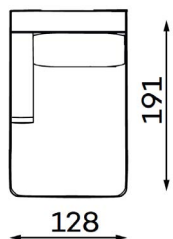

Modular sofa **MONTANA**

MODULAR UNITS: Available in left or right version

ARMREST SECTION

1 SEAT
Width: 114 cm
Depth: 110 cm
Height: 88 cm
Sit height: 42 cm

1,5 SEAT
Width: 139 cm
Depth: 110 cm
Height: 88 cm
Sit height: 42 cm

MID SECTION

1 SEAT
Width: 93 cm
Depth: 110 cm
Height: 88 cm
Sit height: 42 cm

1,5 SEAT
Width: 118 cm
Depth: 110 cm
Height: 88 cm
Sit height: 42 cm

CHAISE LOUNGE

Width: 128 cm
Depth: 191 cm
Height: 88 cm
Sit height: 42 cm

CORNER SECTION

Width: 107 cm
Depth: 107 cm
Height: 88 cm
Sit height: 42 cm

OTTOMAN

SMALL
Width: 112 cm
Depth: 55 cm
Height: 42 cm

LARGE
Width: 112 cm
Depth: 112 cm
Height: 42 cm

Modular sofa **MONTANA**

Examples of combinations: Available in left or right version