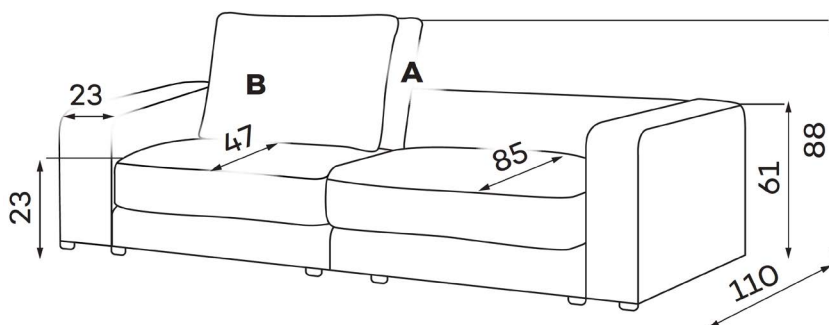

Modular sofa **MONTANA**

MODULAR UNITS: Available in left or right version

ARMREST SECTION

1 SEAT
Width: 114 cm
Depth: 110 cm
Height: 88 cm
Sit height: 42 cm

1,5 SEAT
Width: 139 cm
Depth: 110 cm
Height: 88 cm
Sit height: 42 cm

MID SECTION

1 SEAT
Width: 93 cm
Depth: 110 cm
Height: 88 cm
Sit height: 42 cm

1,5 SEAT
Width: 118 cm
Depth: 110 cm
Height: 88 cm
Sit height: 42 cm

CHAISE LOUNGE

Width: 128 cm
Depth: 191 cm
Height: 88 cm
Sit height: 42 cm

CORNER SECTION

Width: 107 cm
Depth: 107 cm
Height: 88 cm
Sit height: 42 cm

OTTOMAN

SMALL
Width: 112 cm
Depth: 55 cm
Height: 42 cm

LARGE
Width: 112 cm
Depth: 112 cm
Height: 42 cm

Modular sofa **MONTANA**

Examples of combinations: Available in left or right version

ALT. 1

ALT. 2

ALT. 3

ALT. 4

ALT. 5

ALT. 6