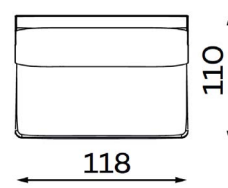

Modular sofa **MONTANA**

MODULAR UNITS: Available in left or right version

ARMREST SECTION

1 SEAT
Width: 114 cm
Depth: 110 cm
Height: 88 cm
Sit height: 42 cm

1,5 SEAT
Width: 139 cm
Depth: 110 cm
Height: 88 cm
Sit height: 42 cm

MID SECTION

1 SEAT
Width: 93 cm
Depth: 110 cm
Height: 88 cm
Sit height: 42 cm

1,5 SEAT
Width: 118 cm
Depth: 110 cm
Height: 88 cm
Sit height: 42 cm

CHAISE LOUNGE

Width: 128 cm
Depth: 191 cm
Height: 88 cm
Sit height: 42 cm

CORNER SECTION

Width: 107 cm
Depth: 107 cm
Height: 88 cm
Sit height: 42 cm

OTTOMAN

SMALL
Width: 112 cm
Depth: 55 cm
Height: 42 cm

LARGE
Width: 112 cm
Depth: 112 cm
Height: 42 cm

Modular sofa **MONTANA**

Examples of combinations: Available in left or right version