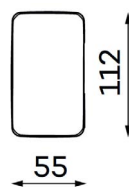

Modular sofa **MONTANA**

MODULAR UNITS: Available in left or right version

ARMREST SECTION

1 SEAT
Width: 114 cm
Depth: 110 cm
Height: 88 cm
Sit height: 42 cm

1,5 SEAT
Width: 139 cm
Depth: 110 cm
Height: 88 cm
Sit height: 42 cm

MID SECTION

1 SEAT
Width: 93 cm
Depth: 110 cm
Height: 88 cm
Sit height: 42 cm

1,5 SEAT
Width: 118 cm
Depth: 110 cm
Height: 88 cm
Sit height: 42 cm

CHAISE LOUNGE

Width: 128 cm
Depth: 191 cm
Height: 88 cm
Sit height: 42 cm

CORNER SECTION

Width: 107 cm
Depth: 107 cm
Height: 88 cm
Sit height: 42 cm

OTTOMAN

SMALL
Width: 112 cm
Depth: 55 cm
Height: 42 cm

LARGE
Width: 112 cm
Depth: 112 cm
Height: 42 cm

Modular sofa **MONTANA**

Examples of combinations: Available in left or right version