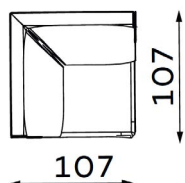

Modular sofa **MONTANA**

MODULAR UNITS: Available in left or right version

ARMREST SECTION

1 SEAT
Width: 114 cm
Depth: 110 cm
Height: 88 cm
Sit height: 42 cm

1,5 SEAT
Width: 139 cm
Depth: 110 cm
Height: 88 cm
Sit height: 42 cm

MID SECTION

1 SEAT
Width: 93 cm
Depth: 110 cm
Height: 88 cm
Sit height: 42 cm

1,5 SEAT
Width: 118 cm
Depth: 110 cm
Height: 88 cm
Sit height: 42 cm

CHAISE LOUNGE

Width: 128 cm
Depth: 191 cm
Height: 88 cm
Sit height: 42 cm

CORNER SECTION

Width: 107 cm
Depth: 107 cm
Height: 88 cm
Sit height: 42 cm

OTTOMAN

SMALL
Width: 112 cm
Depth: 55 cm
Height: 42 cm

LARGE
Width: 112 cm
Depth: 112 cm
Height: 42 cm

Modular sofa **MONTANA**

Examples of combinations: Available in left or right version