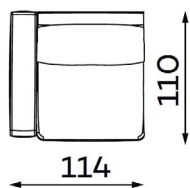

Modular sofa **MONTANA**

MODULAR UNITS: Available in left or right version

ARMREST SECTION

1 SEAT
Width: 114 cm
Depth: 110 cm
Height: 88 cm
Sit height: 42 cm

1,5 SEAT
Width: 139 cm
Depth: 110 cm
Height: 88 cm
Sit height: 42 cm

MID SECTION

1 SEAT
Width: 93 cm
Depth: 110 cm
Height: 88 cm
Sit height: 42 cm

1,5 SEAT
Width: 118 cm
Depth: 110 cm
Height: 88 cm
Sit height: 42 cm

CHAISE LOUNGE

Width: 128 cm
Depth: 191 cm
Height: 88 cm
Sit height: 42 cm

CORNER SECTION

Width: 107 cm
Depth: 107 cm
Height: 88 cm
Sit height: 42 cm

OTTOMAN

SMALL
Width: 112 cm
Depth: 55 cm
Height: 42 cm

LARGE
Width: 112 cm
Depth: 112 cm
Height: 42 cm

Modular sofa **MONTANA**

Examples of combinations: Available in left or right version