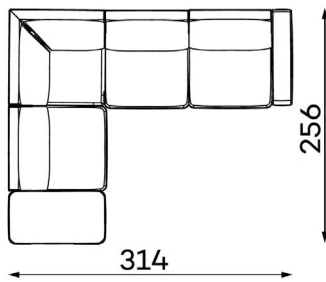

Modular sofa **MONTANA**

MODULAR UNITS: Available in left or right version

ARMREST SECTION

1 SEAT
Width: 114 cm
Depth: 110 cm
Height: 88 cm
Sit height: 42 cm

1,5 SEAT
Width: 139 cm
Depth: 110 cm
Height: 88 cm
Sit height: 42 cm

MID SECTION

1 SEAT
Width: 93 cm
Depth: 110 cm
Height: 88 cm
Sit height: 42 cm

1,5 SEAT
Width: 118 cm
Depth: 110 cm
Height: 88 cm
Sit height: 42 cm

CHAISE LOUNGE

Width: 128 cm
Depth: 191 cm
Height: 88 cm
Sit height: 42 cm

CORNER SECTION

Width: 107 cm
Depth: 107 cm
Height: 88 cm
Sit height: 42 cm

OTTOMAN

SMALL
Width: 112 cm
Depth: 55 cm
Height: 42 cm

LARGE
Width: 112 cm
Depth: 112 cm
Height: 42 cm

Modular sofa **MONTANA**

Examples of combinations: Available in left or right version

ALT. 1

ALT. 2

ALT. 3

ALT. 4

ALT. 5

ALT. 6