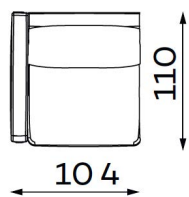

Modular sofa **RENO**

MODULAR UNITS: Available in left or right version

ARMREST SECTION

1 SEAT
Width: 104 cm
Depth: 110 cm
Height: 90 cm
Sit height: 46 cm

1,5 SEAT
Width: 129 cm
Depth: 110 cm
Height: 90 cm
Sit height: 46 cm

MID SECTION

1 SEAT
Width: 93 cm
Depth: 110 cm
Height: 90 cm
Sit height: 46 cm

1,5 SEAT
Width: 118 cm
Depth: 110 cm
Height: 90 cm
Sit height: 46 cm

CHAISE LOUNGE

Width: 120 cm
Depth: 191 cm
Height: 90 cm
Sit height: 46 cm

CORNER SECTION

Width: 107 cm
Depth: 107 cm
Height: 88 cm
Sit height: 46 cm

OTTOMAN

SMALL
Width: 112 cm
Depth: 55 cm
Height: 46 cm

LARGE
Width: 112 cm
Depth: 112 cm
Height: 46 cm

Modular sofa **RENO**

Examples of combinations: Available in left or right version