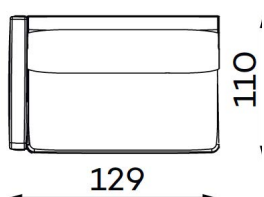

Modular sofa **RENO**

MODULAR UNITS: Available in left or right version

ARMREST SECTION

1 SEAT
Width: 104 cm
Depth: 110 cm
Height: 90 cm
Sit height: 46 cm

1,5 SEAT
Width: 129 cm
Depth: 110 cm
Height: 90 cm
Sit height: 46 cm

MID SECTION

1 SEAT
Width: 93 cm
Depth: 110 cm
Height: 90 cm
Sit height: 46 cm

1,5 SEAT
Width: 118 cm
Depth: 110 cm
Height: 90 cm
Sit height: 46 cm

CHAISE LOUNGE

Width: 120 cm
Depth: 191 cm
Height: 90 cm
Sit height: 46 cm

CORNER SECTION

Width: 107 cm
Depth: 107 cm
Height: 88 cm
Sit height: 46 cm

OTTOMAN

SMALL
Width: 112 cm
Depth: 55 cm
Height: 46 cm

LARGE
Width: 112 cm
Depth: 112 cm
Height: 46 cm

Modular sofa **RENO**

Examples of combinations: Available in left or right version