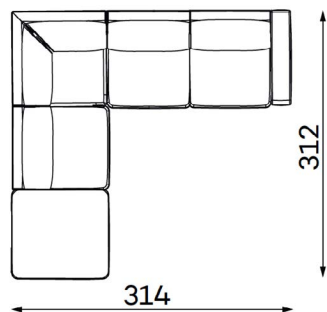

Modular sofa **RENO**

MODULAR UNITS: Available in left or right version

ARMREST SECTION

1 SEAT
Width: 104 cm
Depth: 110 cm
Height: 90 cm
Sit height: 46 cm

1,5 SEAT
Width: 129 cm
Depth: 110 cm
Height: 90 cm
Sit height: 46 cm

MID SECTION

1 SEAT
Width: 93 cm
Depth: 110 cm
Height: 90 cm
Sit height: 46 cm

1,5 SEAT
Width: 118 cm
Depth: 110 cm
Height: 90 cm
Sit height: 46 cm

CHAISE LOUNGE

Width: 120 cm
Depth: 191 cm
Height: 90 cm
Sit height: 46 cm

CORNER SECTION

Width: 107 cm
Depth: 107 cm
Height: 88 cm
Sit height: 46 cm

OTTOMAN

SMALL
Width: 112 cm
Depth: 55 cm
Height: 46 cm

LARGE
Width: 112 cm
Depth: 112 cm
Height: 46 cm

Modular sofa **RENO**

Examples of combinations: Available in left or right version

ALT. 1

ALT. 2

ALT. 3

ALT. 4

ALT. 5

ALT. 6