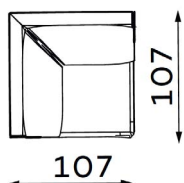

Modular sofa **RENO**

MODULAR UNITS: Available in left or right version

ARMREST SECTION

1 SEAT
Width: 104 cm
Depth: 110 cm
Height: 90 cm
Sit height: 46 cm

1,5 SEAT
Width: 129 cm
Depth: 110 cm
Height: 90 cm
Sit height: 46 cm

MID SECTION

1 SEAT
Width: 93 cm
Depth: 110 cm
Height: 90 cm
Sit height: 46 cm

1,5 SEAT
Width: 118 cm
Depth: 110 cm
Height: 90 cm
Sit height: 46 cm

CHAISE LOUNGE

Width: 120 cm
Depth: 191 cm
Height: 90 cm
Sit height: 46 cm

CORNER SECTION

Width: 107 cm
Depth: 107 cm
Height: 88 cm
Sit height: 46 cm

OTTOMAN

SMALL
Width: 112 cm
Depth: 55 cm
Height: 46 cm

LARGE
Width: 112 cm
Depth: 112 cm
Height: 46 cm

Modular sofa **RENO**

Examples of combinations: Available in left or right version