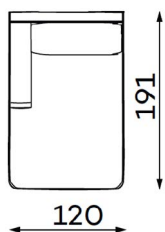

Modular sofa **RENO**

MODULAR UNITS: Available in left or right version

ARMREST SECTION

1 SEAT
Width: 104 cm
Depth: 110 cm
Height: 90 cm
Sit height: 46 cm

1,5 SEAT
Width: 129 cm
Depth: 110 cm
Height: 90 cm
Sit height: 46 cm

MID SECTION

1 SEAT
Width: 93 cm
Depth: 110 cm
Height: 90 cm
Sit height: 46 cm

1,5 SEAT
Width: 118 cm
Depth: 110 cm
Height: 90 cm
Sit height: 46 cm

CHAISE LOUNGE

Width: 120 cm
Depth: 191 cm
Height: 90 cm
Sit height: 46 cm

CORNER SECTION

Width: 107 cm
Depth: 107 cm
Height: 88 cm
Sit height: 46 cm

OTTOMAN

SMALL
Width: 112 cm
Depth: 55 cm
Height: 46 cm

LARGE
Width: 112 cm
Depth: 112 cm
Height: 46 cm

Modular sofa **RENO**

Examples of combinations: Available in left or right version