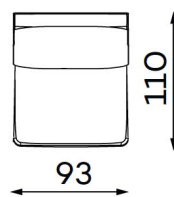

Modular sofa **RENO**

MODULAR UNITS: Available in left or right version

ARMREST SECTION

1 SEAT
Width: 104 cm
Depth: 110 cm
Height: 90 cm
Sit height: 46 cm

1,5 SEAT
Width: 129 cm
Depth: 110 cm
Height: 90 cm
Sit height: 46 cm

MID SECTION

1 SEAT
Width: 93 cm
Depth: 110 cm
Height: 90 cm
Sit height: 46 cm

1,5 SEAT
Width: 118 cm
Depth: 110 cm
Height: 90 cm
Sit height: 46 cm

CHAISE LOUNGE

Width: 120 cm
Depth: 191 cm
Height: 90 cm
Sit height: 46 cm

CORNER SECTION

Width: 107 cm
Depth: 107 cm
Height: 88 cm
Sit height: 46 cm

OTTOMAN

SMALL
Width: 112 cm
Depth: 55 cm
Height: 46 cm

LARGE
Width: 112 cm
Depth: 112 cm
Height: 46 cm

Modular sofa **RENO**

Examples of combinations: Available in left or right version