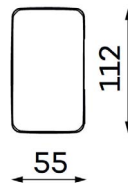

Modular sofa **RENO**

MODULAR UNITS: Available in left or right version

ARMREST SECTION

1 SEAT
Width: 104 cm
Depth: 110 cm
Height: 90 cm
Sit height: 46 cm

1,5 SEAT
Width: 129 cm
Depth: 110 cm
Height: 90 cm
Sit height: 46 cm

MID SECTION

1 SEAT
Width: 93 cm
Depth: 110 cm
Height: 90 cm
Sit height: 46 cm

1,5 SEAT
Width: 118 cm
Depth: 110 cm
Height: 90 cm
Sit height: 46 cm

CHAISE LOUNGE

Width: 120 cm
Depth: 191 cm
Height: 90 cm
Sit height: 46 cm

CORNER SECTION

Width: 107 cm
Depth: 107 cm
Height: 88 cm
Sit height: 46 cm

OTTOMAN

SMALL
Width: 112 cm
Depth: 55 cm
Height: 46 cm

LARGE
Width: 112 cm
Depth: 112 cm
Height: 46 cm

Modular sofa **RENO**

Examples of combinations: Available in left or right version