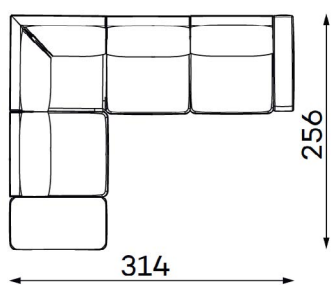

Modular sofa **RENO**

MODULAR UNITS: Available in left or right version

ARMREST SECTION

1 SEAT
Width: 104 cm
Depth: 110 cm
Height: 90 cm
Sit height: 46 cm

1,5 SEAT
Width: 129 cm
Depth: 110 cm
Height: 90 cm
Sit height: 46 cm

MID SECTION

1 SEAT
Width: 93 cm
Depth: 110 cm
Height: 90 cm
Sit height: 46 cm

1,5 SEAT
Width: 118 cm
Depth: 110 cm
Height: 90 cm
Sit height: 46 cm

CHAISE LOUNGE

Width: 120 cm
Depth: 191 cm
Height: 90 cm
Sit height: 46 cm

CORNER SECTION

Width: 107 cm
Depth: 107 cm
Height: 88 cm
Sit height: 46 cm

OTTOMAN

SMALL
Width: 112 cm
Depth: 55 cm
Height: 46 cm

LARGE
Width: 112 cm
Depth: 112 cm
Height: 46 cm

Modular sofa **RENO**

Examples of combinations: Available in left or right version

ALT. 1

ALT. 2

ALT. 3

ALT. 4

ALT. 5

ALT. 6