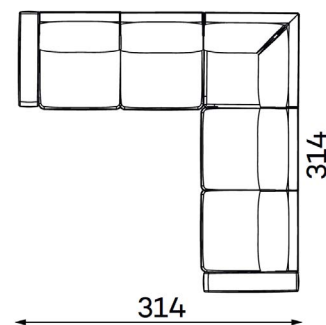

Modular sofa **RENO**

MODULAR UNITS: Available in left or right version

ARMREST SECTION

1 SEAT
Width: 104 cm
Depth: 110 cm
Height: 90 cm
Sit height: 46 cm

1,5 SEAT
Width: 129 cm
Depth: 110 cm
Height: 90 cm
Sit height: 46 cm

MID SECTION

1 SEAT
Width: 93 cm
Depth: 110 cm
Height: 90 cm
Sit height: 46 cm

1,5 SEAT
Width: 118 cm
Depth: 110 cm
Height: 90 cm
Sit height: 46 cm

CHAISE LOUNGE

Width: 120 cm
Depth: 191 cm
Height: 90 cm
Sit height: 46 cm

CORNER SECTION

Width: 107 cm
Depth: 107 cm
Height: 88 cm
Sit height: 46 cm

OTTOMAN

SMALL
Width: 112 cm
Depth: 55 cm
Height: 46 cm

LARGE
Width: 112 cm
Depth: 112 cm
Height: 46 cm

Modular sofa **RENO**

Examples of combinations: Available in left or right version

ALT. 1

ALT. 2

ALT. 3

ALT. 4

ALT. 5

ALT. 6