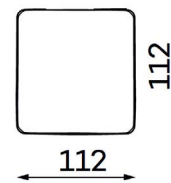

Modular sofa **RENO**

MODULAR UNITS: Available in left or right version

ARMREST SECTION

1 SEAT
Width: 104 cm
Depth: 110 cm
Height: 90 cm
Sit height: 46 cm

1,5 SEAT
Width: 129 cm
Depth: 110 cm
Height: 90 cm
Sit height: 46 cm

MID SECTION

1 SEAT
Width: 93 cm
Depth: 110 cm
Height: 90 cm
Sit height: 46 cm

1,5 SEAT
Width: 118 cm
Depth: 110 cm
Height: 90 cm
Sit height: 46 cm

CHAISE LOUNGE

Width: 120 cm
Depth: 191 cm
Height: 90 cm
Sit height: 46 cm

CORNER SECTION

Width: 107 cm
Depth: 107 cm
Height: 88 cm
Sit height: 46 cm

OTTOMAN

SMALL
Width: 112 cm
Depth: 55 cm
Height: 46 cm

LARGE
Width: 112 cm
Depth: 112 cm
Height: 46 cm

Modular sofa **RENO**

Examples of combinations: Available in left or right version

ALT. 1

ALT. 2

ALT. 3

ALT. 4

ALT. 5

ALT. 6