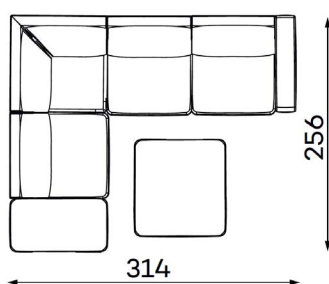

Modular sofa **RENO**

MODULAR UNITS: Available in left or right version

ARMREST SECTION

1 SEAT
Width: 104 cm
Depth: 110 cm
Height: 90 cm
Sit height: 46 cm

1,5 SEAT
Width: 129 cm
Depth: 110 cm
Height: 90 cm
Sit height: 46 cm

MID SECTION

1 SEAT
Width: 93 cm
Depth: 110 cm
Height: 90 cm
Sit height: 46 cm

1,5 SEAT
Width: 118 cm
Depth: 110 cm
Height: 90 cm
Sit height: 46 cm

CHAISE LOUNGE

Width: 120 cm
Depth: 191 cm
Height: 90 cm
Sit height: 46 cm

CORNER SECTION

Width: 107 cm
Depth: 107 cm
Height: 88 cm
Sit height: 46 cm

OTTOMAN

SMALL
Width: 112 cm
Depth: 55 cm
Height: 46 cm

LARGE
Width: 112 cm
Depth: 112 cm
Height: 46 cm

Modular sofa **RENO**

Examples of combinations: Available in left or right version

ALT. 1

ALT. 2

ALT. 3

ALT. 4

ALT. 5

ALT. 6