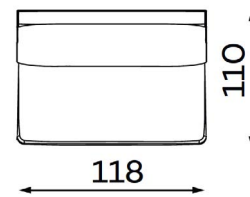

Modular sofa **RENO**

MODULAR UNITS: Available in left or right version

ARMREST SECTION

1 SEAT
Width: 104 cm
Depth: 110 cm
Height: 90 cm
Sit height: 46 cm

1,5 SEAT
Width: 129 cm
Depth: 110 cm
Height: 90 cm
Sit height: 46 cm

MID SECTION

1 SEAT
Width: 93 cm
Depth: 110 cm
Height: 90 cm
Sit height: 46 cm

1,5 SEAT
Width: 118 cm
Depth: 110 cm
Height: 90 cm
Sit height: 46 cm

CHAISE LOUNGE

Width: 120 cm
Depth: 191 cm
Height: 90 cm
Sit height: 46 cm

CORNER SECTION

Width: 107 cm
Depth: 107 cm
Height: 88 cm
Sit height: 46 cm

OTTOMAN

SMALL
Width: 112 cm
Depth: 55 cm
Height: 46 cm

LARGE
Width: 112 cm
Depth: 112 cm
Height: 46 cm

Modular sofa **RENO**

Examples of combinations: Available in left or right version