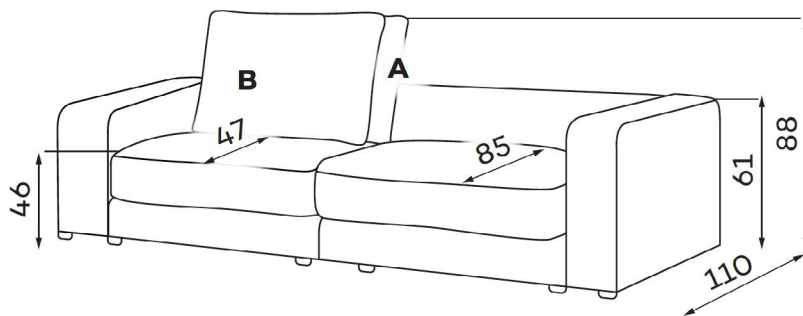

Modular sofa **RENO**

MODULAR UNITS: Available in left or right version

ARMREST SECTION

1 SEAT
Width: 104 cm
Depth: 110 cm
Height: 90 cm
Sit height: 46 cm

1,5 SEAT
Width: 129 cm
Depth: 110 cm
Height: 90 cm
Sit height: 46 cm

MID SECTION

1 SEAT
Width: 93 cm
Depth: 110 cm
Height: 90 cm
Sit height: 46 cm

1,5 SEAT
Width: 118 cm
Depth: 110 cm
Height: 90 cm
Sit height: 46 cm

CHAISE LOUNGE

Width: 120 cm
Depth: 191 cm
Height: 90 cm
Sit height: 46 cm

CORNER SECTION

Width: 107 cm
Depth: 107 cm
Height: 88 cm
Sit height: 46 cm

OTTOMAN

SMALL
Width: 112 cm
Depth: 55 cm
Height: 46 cm

LARGE
Width: 112 cm
Depth: 112 cm
Height: 46 cm

Modular sofa **RENO**

Examples of combinations: Available in left or right version

ALT. 1

ALT. 2

ALT. 3

ALT. 4

ALT. 5

ALT. 6