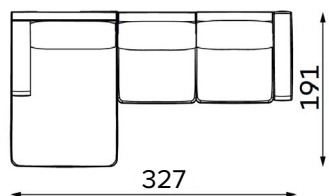

Modular sofa **RENO**

MODULAR UNITS: Available in left or right version

ARMREST SECTION

1 SEAT
Width: 104 cm
Depth: 110 cm
Height: 90 cm
Sit height: 46 cm

1,5 SEAT
Width: 129 cm
Depth: 110 cm
Height: 90 cm
Sit height: 46 cm

MID SECTION

1 SEAT
Width: 93 cm
Depth: 110 cm
Height: 90 cm
Sit height: 46 cm

1,5 SEAT
Width: 118 cm
Depth: 110 cm
Height: 90 cm
Sit height: 46 cm

CHAISE LOUNGE

Width: 120 cm
Depth: 191 cm
Height: 90 cm
Sit height: 46 cm

CORNER SECTION

Width: 107 cm
Depth: 107 cm
Height: 88 cm
Sit height: 46 cm

OTTOMAN

SMALL
Width: 112 cm
Depth: 55 cm
Height: 46 cm

LARGE
Width: 112 cm
Depth: 112 cm
Height: 46 cm

Modular sofa **RENO**

Examples of combinations: Available in left or right version

ALT. 1

ALT. 2

ALT. 3

ALT. 4

ALT. 5

ALT. 6