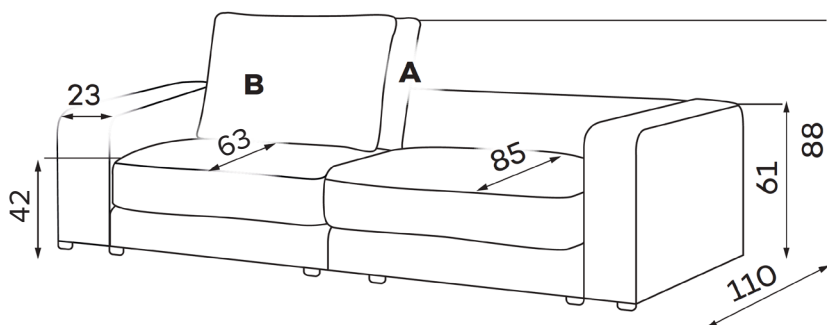

Modular sofa MONTANA

MODULAR UNITS: Available in left or right version

ARMREST SECTION

1 SEAT
Width: 114 cm
Depth: 110 cm
Height: 88 cm
Sit height: 42 cm

1,5 SEAT
Width: 139 cm
Depth: 110 cm
Height: 88 cm
Sit height: 42 cm

MID SECTION

1 SEAT
Width: 93 cm
Depth: 110 cm
Height: 88 cm
Sit height: 42 cm

1,5 SEAT
Width: 118 cm
Depth: 110 cm
Height: 88 cm
Sit height: 42 cm

CHAISE LOUNGE

Width: 128 cm
Depth: 191 cm
Height: 88 cm
Sit height: 42 cm

CORNER SECTION

Width: 107 cm
Depth: 107 cm
Height: 88 cm
Sit height: 42 cm

OTTOMAN

SMALL
Width: 112 cm
Depth: 55 cm
Height: 42 cm

LARGE
Width: 112 cm
Depth: 112 cm
Height: 42 cm

Modular sofa **MONTANA**

Examples of combinations: Available in left or right version

ALT. 1

ALT. 2

ALT. 3

ALT. 4

ALT. 5

ALT. 6