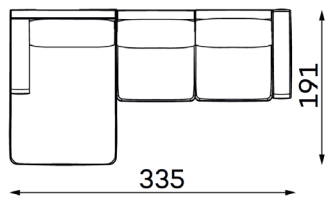

MID SECTION

1 SEAT
Width: 93 cm
Depth: 110 cm
Height: 88 cm
Sit height: 42 cm

1,5 SEAT
Width: 118 cm
Depth: 110 cm
Height: 88 cm
Sit height: 42 cm

CHAISE LOUNGE

Width: 128 cm
Depth: 191 cm
Height: 88 cm
Sit height: 42 cm

CORNER SECTION

Width: 107 cm
Depth: 107 cm
Height: 88 cm
Sit height: 42 cm

OTTOMAN

SMALL
Width: 112 cm
Depth: 55 cm
Height: 42 cm

LARGE
Width: 112 cm
Depth: 112 cm
Height: 42 cm

Modular sofa **MONTANA**

Examples of combinations: Available in left or right version

ALT. 1

ALT. 2

ALT. 3

ALT. 4

ALT. 5

ALT. 6