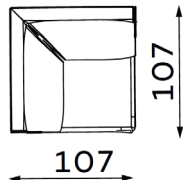

Modular sofa MONTANA

MODULAR UNITS: Available in left or right version

ARMREST SECTION

1 SEAT
Width: 114 cm
Depth: 110 cm
Height: 88 cm
Sit height: 42 cm

1,5 SEAT
Width: 139 cm
Depth: 110 cm
Height: 88 cm
Sit height: 42 cm

MID SECTION

1 SEAT
Width: 93 cm
Depth: 110 cm
Height: 88 cm
Sit height: 42 cm

1,5 SEAT
Width: 118 cm
Depth: 110 cm
Height: 88 cm
Sit height: 42 cm

CHAISE LOUNGE

Width: 128 cm
Depth: 191 cm
Height: 88 cm
Sit height: 42 cm

CORNER SECTION

Width: 107 cm
Depth: 107 cm
Height: 88 cm
Sit height: 42 cm

OTTOMAN

SMALL
Width: 112 cm
Depth: 55 cm
Height: 42 cm

LARGE
Width: 112 cm
Depth: 112 cm
Height: 42 cm

Modular sofa **MONTANA**

Examples of combinations: Available in left or right version