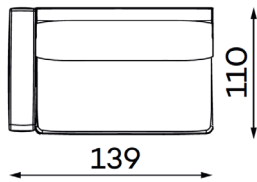

Modular sofa MONTANA

MODULAR UNITS: Available in left or right version

ARMREST SECTION

1 SEAT
Width: 114 cm
Depth: 110 cm
Height: 88 cm
Sit height: 42 cm

1,5 SEAT
Width: 139 cm
Depth: 110 cm
Height: 88 cm
Sit height: 42 cm

MID SECTION

1 SEAT
Width: 93 cm
Depth: 110 cm
Height: 88 cm
Sit height: 42 cm

1,5 SEAT
Width: 118 cm
Depth: 110 cm
Height: 88 cm
Sit height: 42 cm

CHAISE LOUNGE

Width: 128 cm
Depth: 191 cm
Height: 88 cm
Sit height: 42 cm

CORNER SECTION

Width: 107 cm
Depth: 107 cm
Height: 88 cm
Sit height: 42 cm

OTTOMAN

SMALL
Width: 112 cm
Depth: 55 cm
Height: 42 cm

LARGE
Width: 112 cm
Depth: 112 cm
Height: 42 cm

Modular sofa **MONTANA**

Examples of combinations: Available in left or right version