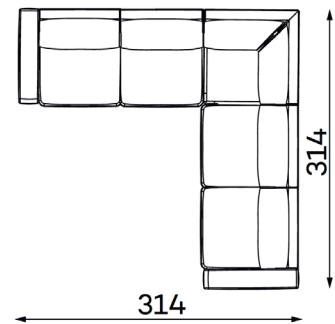

Modular sofa MONTANA

MODULAR UNITS: Available in left or right version

ARMREST SECTION

1 SEAT
Width: 114 cm
Depth: 110 cm
Height: 88 cm
Sit height: 42 cm

1,5 SEAT
Width: 139 cm
Depth: 110 cm
Height: 88 cm
Sit height: 42 cm

MID SECTION

1 SEAT
Width: 93 cm
Depth: 110 cm
Height: 88 cm
Sit height: 42 cm

1,5 SEAT
Width: 118 cm
Depth: 110 cm
Height: 88 cm
Sit height: 42 cm

CHAISE LOUNGE

Width: 128 cm
Depth: 191 cm
Height: 88 cm
Sit height: 42 cm

CORNER SECTION

Width: 107 cm
Depth: 107 cm
Height: 88 cm
Sit height: 42 cm

OTTOMAN

SMALL
Width: 112 cm
Depth: 55 cm
Height: 42 cm

LARGE
Width: 112 cm
Depth: 112 cm
Height: 42 cm

Modular sofa **MONTANA**

Examples of combinations: Available in left or right version

ALT. 1

ALT. 2

ALT. 3

ALT. 4

ALT. 5

ALT. 6