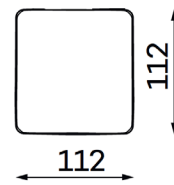

Modular sofa MONTANA

MODULAR UNITS: Available in left or right version

ARMREST SECTION

1 SEAT
Width: 114 cm
Depth: 110 cm
Height: 88 cm
Sit height: 42 cm

1,5 SEAT
Width: 139 cm
Depth: 110 cm
Height: 88 cm
Sit height: 42 cm

MID SECTION

1 SEAT
Width: 93 cm
Depth: 110 cm
Height: 88 cm
Sit height: 42 cm

1,5 SEAT
Width: 118 cm
Depth: 110 cm
Height: 88 cm
Sit height: 42 cm

CHAISE LOUNGE

Width: 128 cm
Depth: 191 cm
Height: 88 cm
Sit height: 42 cm

CORNER SECTION

Width: 107 cm
Depth: 107 cm
Height: 88 cm
Sit height: 42 cm

OTTOMAN

SMALL
Width: 112 cm
Depth: 55 cm
Height: 42 cm

LARGE
Width: 112 cm
Depth: 112 cm
Height: 42 cm

Modular sofa **MONTANA**

Examples of combinations: Available in left or right version

ALT. 1

ALT. 2

ALT. 3

ALT. 4

ALT. 5

ALT. 6