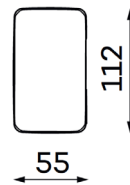

Modular sofa MONTANA

MODULAR UNITS: Available in left or right version

ARMREST SECTION

1 SEAT
Width: 114 cm
Depth: 110 cm
Height: 88 cm
Sit height: 42 cm

1,5 SEAT
Width: 139 cm
Depth: 110 cm
Height: 88 cm
Sit height: 42 cm

MID SECTION

1 SEAT
Width: 93 cm
Depth: 110 cm
Height: 88 cm
Sit height: 42 cm

1,5 SEAT
Width: 118 cm
Depth: 110 cm
Height: 88 cm
Sit height: 42 cm

CHAISE LOUNGE

Width: 128 cm
Depth: 191 cm
Height: 88 cm
Sit height: 42 cm

CORNER SECTION

Width: 107 cm
Depth: 107 cm
Height: 88 cm
Sit height: 42 cm

OTTOMAN

SMALL
Width: 112 cm
Depth: 55 cm
Height: 42 cm

LARGE
Width: 112 cm
Depth: 112 cm
Height: 42 cm

Modular sofa **MONTANA**

Examples of combinations: Available in left or right version