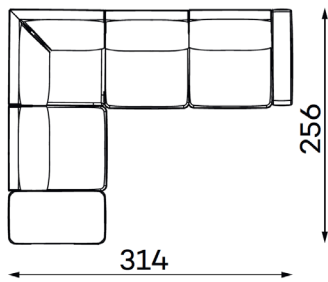

Modular sofa MONTANA

MODULAR UNITS: Available in left or right version

ARMREST SECTION

1 SEAT
Width: 114 cm
Depth: 110 cm
Height: 88 cm
Sit height: 42 cm

1,5 SEAT
Width: 139 cm
Depth: 110 cm
Height: 88 cm
Sit height: 42 cm

MID SECTION

1 SEAT
Width: 93 cm
Depth: 110 cm
Height: 88 cm
Sit height: 42 cm

1,5 SEAT
Width: 118 cm
Depth: 110 cm
Height: 88 cm
Sit height: 42 cm

CHAISE LOUNGE

Width: 128 cm
Depth: 191 cm
Height: 88 cm
Sit height: 42 cm

CORNER SECTION

Width: 107 cm
Depth: 107 cm
Height: 88 cm
Sit height: 42 cm

OTTOMAN

SMALL
Width: 112 cm
Depth: 55 cm
Height: 42 cm

LARGE
Width: 112 cm
Depth: 112 cm
Height: 42 cm

Modular sofa **MONTANA**

Examples of combinations: Available in left or right version

ALT. 1

ALT. 2

ALT. 3

ALT. 4

ALT. 5

ALT. 6