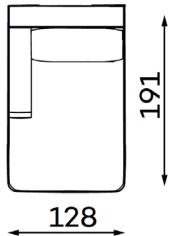

Modular sofa MONTANA

MODULAR UNITS: Available in left or right version

ARMREST SECTION

1 SEAT
Width: 114 cm
Depth: 110 cm
Height: 88 cm
Sit height: 42 cm

1,5 SEAT
Width: 139 cm
Depth: 110 cm
Height: 88 cm
Sit height: 42 cm

MID SECTION

1 SEAT
Width: 93 cm
Depth: 110 cm
Height: 88 cm
Sit height: 42 cm

1,5 SEAT
Width: 118 cm
Depth: 110 cm
Height: 88 cm
Sit height: 42 cm

CHAISE LOUNGE

Width: 128 cm
Depth: 191 cm
Height: 88 cm
Sit height: 42 cm

CORNER SECTION

Width: 107 cm
Depth: 107 cm
Height: 88 cm
Sit height: 42 cm

OTTOMAN

SMALL
Width: 112 cm
Depth: 55 cm
Height: 42 cm

LARGE
Width: 112 cm
Depth: 112 cm
Height: 42 cm

Modular sofa **MONTANA**

Examples of combinations: Available in left or right version