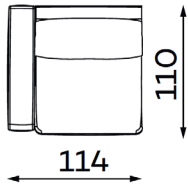

Modular sofa MONTANA

MODULAR UNITS: Available in left or right version

ARMREST SECTION

1 SEAT
Width: 114 cm
Depth: 110 cm
Height: 88 cm
Sit height: 42 cm

1,5 SEAT
Width: 139 cm
Depth: 110 cm
Height: 88 cm
Sit height: 42 cm

MID SECTION

1 SEAT
Width: 93 cm
Depth: 110 cm
Height: 88 cm
Sit height: 42 cm

1,5 SEAT
Width: 118 cm
Depth: 110 cm
Height: 88 cm
Sit height: 42 cm

CHAISE LOUNGE

Width: 128 cm
Depth: 191 cm
Height: 88 cm
Sit height: 42 cm

CORNER SECTION

Width: 107 cm
Depth: 107 cm
Height: 88 cm
Sit height: 42 cm

OTTOMAN

SMALL
Width: 112 cm
Depth: 55 cm
Height: 42 cm

LARGE
Width: 112 cm
Depth: 112 cm
Height: 42 cm

Modular sofa **MONTANA**

Examples of combinations: Available in left or right version