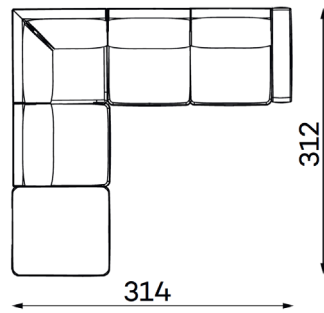

Modular sofa MONTANA

MODULAR UNITS: Available in left or right version

ARMREST SECTION

1 SEAT
Width: 114 cm
Depth: 110 cm
Height: 88 cm
Sit height: 42 cm

1,5 SEAT
Width: 139 cm
Depth: 110 cm
Height: 88 cm
Sit height: 42 cm

MID SECTION

1 SEAT
Width: 93 cm
Depth: 110 cm
Height: 88 cm
Sit height: 42 cm

1,5 SEAT
Width: 118 cm
Depth: 110 cm
Height: 88 cm
Sit height: 42 cm

CHAISE LOUNGE

Width: 128 cm
Depth: 191 cm
Height: 88 cm
Sit height: 42 cm

CORNER SECTION

Width: 107 cm
Depth: 107 cm
Height: 88 cm
Sit height: 42 cm

OTTOMAN

SMALL
Width: 112 cm
Depth: 55 cm
Height: 42 cm

LARGE
Width: 112 cm
Depth: 112 cm
Height: 42 cm

Modular sofa **MONTANA**

Examples of combinations: Available in left or right version

ALT. 1

ALT. 2

ALT. 3

ALT. 4

ALT. 5

ALT. 6