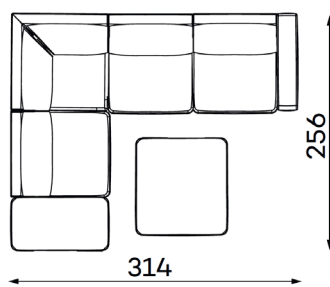

Modular sofa MONTANA

MODULAR UNITS: Available in left or right version

ARMREST SECTION

1 SEAT
Width: 114 cm
Depth: 110 cm
Height: 88 cm
Sit height: 42 cm

1,5 SEAT
Width: 139 cm
Depth: 110 cm
Height: 88 cm
Sit height: 42 cm

MID SECTION

1 SEAT
Width: 93 cm
Depth: 110 cm
Height: 88 cm
Sit height: 42 cm

1,5 SEAT
Width: 118 cm
Depth: 110 cm
Height: 88 cm
Sit height: 42 cm

CHAISE LOUNGE

Width: 128 cm
Depth: 191 cm
Height: 88 cm
Sit height: 42 cm

CORNER SECTION

Width: 107 cm
Depth: 107 cm
Height: 88 cm
Sit height: 42 cm

OTTOMAN

SMALL
Width: 112 cm
Depth: 55 cm
Height: 42 cm

LARGE
Width: 112 cm
Depth: 112 cm
Height: 42 cm

Modular sofa **MONTANA**

Examples of combinations: Available in left or right version

ALT. 1

ALT. 2

ALT. 3

ALT. 4

ALT. 5

ALT. 6