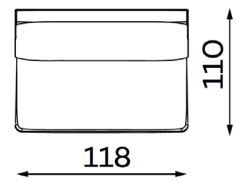

Modular sofa MONTANA

MODULAR UNITS: Available in left or right version

ARMREST SECTION

1 SEAT
Width: 114 cm
Depth: 110 cm
Height: 88 cm
Sit height: 42 cm

1,5 SEAT
Width: 139 cm
Depth: 110 cm
Height: 88 cm
Sit height: 42 cm

MID SECTION

1 SEAT
Width: 93 cm
Depth: 110 cm
Height: 88 cm
Sit height: 42 cm

1,5 SEAT
Width: 118 cm
Depth: 110 cm
Height: 88 cm
Sit height: 42 cm

CHAISE LOUNGE

Width: 128 cm
Depth: 191 cm
Height: 88 cm
Sit height: 42 cm

CORNER SECTION

Width: 107 cm
Depth: 107 cm
Height: 88 cm
Sit height: 42 cm

OTTOMAN

SMALL
Width: 112 cm
Depth: 55 cm
Height: 42 cm

LARGE
Width: 112 cm
Depth: 112 cm
Height: 42 cm

Modular sofa **MONTANA**

Examples of combinations: Available in left or right version