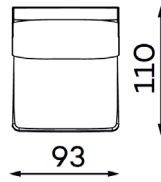

Modular sofa MONTANA

MODULAR UNITS: Available in left or right version

ARMREST SECTION

1 SEAT
Width: 114 cm
Depth: 110 cm
Height: 88 cm
Sit height: 42 cm

1,5 SEAT
Width: 139 cm
Depth: 110 cm
Height: 88 cm
Sit height: 42 cm

MID SECTION

1 SEAT
Width: 93 cm
Depth: 110 cm
Height: 88 cm
Sit height: 42 cm

1,5 SEAT
Width: 118 cm
Depth: 110 cm
Height: 88 cm
Sit height: 42 cm

CHAISE LOUNGE

Width: 128 cm
Depth: 191 cm
Height: 88 cm
Sit height: 42 cm

CORNER SECTION

Width: 107 cm
Depth: 107 cm
Height: 88 cm
Sit height: 42 cm

OTTOMAN

SMALL
Width: 112 cm
Depth: 55 cm
Height: 42 cm

LARGE
Width: 112 cm
Depth: 112 cm
Height: 42 cm

Modular sofa **MONTANA**

Examples of combinations: Available in left or right version