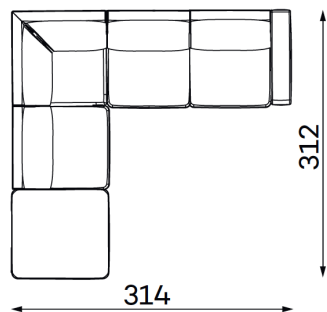

Modular sofa **RENO**

MODULAR UNITS: Available in left or right version

ARMREST SECTION

1 SEAT
Width: 104 cm
Depth: 110 cm
Height: 88 cm
Sit height: 42 cm

1,5 SEAT
Width: 129 cm
Depth: 110 cm
Height: 88 cm
Sit height: 42 cm

MID SECTION

1 SEAT
Width: 93 cm
Depth: 110 cm
Height: 88 cm
Sit height: 42 cm

1,5 SEAT
Width: 118 cm
Depth: 110 cm
Height: 88 cm
Sit height: 42 cm

CHAISE LOUNGE

Width: 120 cm
Depth: 191 cm
Height: 88 cm
Sit height: 42 cm

CORNER SECTION

Width: 107 cm
Depth: 107 cm
Height: 88 cm
Sit height: 42 cm

OTTOMAN

SMALL
Width: 112 cm
Depth: 55 cm
Height: 42 cm

LARGE
Width: 112 cm
Depth: 112 cm
Height: 42 cm

Modular sofa **RENO**

Examples of combinations: Available in left or right version

ALT. 1

ALT. 2

ALT. 3

ALT. 4

ALT. 5

ALT. 6