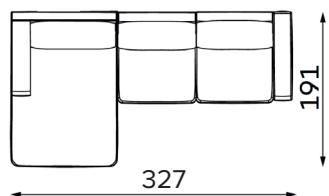

Modular sofa **RENO**

MODULAR UNITS: Available in left or right version

ARMREST SECTION

1 SEAT
Width: 104 cm
Depth: 110 cm
Height: 88 cm
Sit height: 42 cm

1,5 SEAT
Width: 129 cm
Depth: 110 cm
Height: 88 cm
Sit height: 42 cm

MID SECTION

1 SEAT
Width: 93 cm
Depth: 110 cm
Height: 88 cm
Sit height: 42 cm

1,5 SEAT
Width: 118 cm
Depth: 110 cm
Height: 88 cm
Sit height: 42 cm

CHAISE LOUNGE

Width: 120 cm
Depth: 191 cm
Height: 88 cm
Sit height: 42 cm

CORNER SECTION

Width: 107 cm
Depth: 107 cm
Height: 88 cm
Sit height: 42 cm

OTTOMAN

SMALL
Width: 112 cm
Depth: 55 cm
Height: 42 cm

LARGE
Width: 112 cm
Depth: 112 cm
Height: 42 cm

Modular sofa **RENO**

Examples of combinations: Available in left or right version

ALT. 1

ALT. 2

ALT. 3

ALT. 4

ALT. 5

ALT. 6