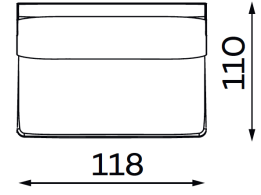

Modular sofa **RENO**

MODULAR UNITS: Available in left or right version

ARMREST SECTION

1 SEAT
Width: 104 cm
Depth: 110 cm
Height: 88 cm
Sit height: 42 cm

1,5 SEAT
Width: 129 cm
Depth: 110 cm
Height: 88 cm
Sit height: 42 cm

MID SECTION

1 SEAT
Width: 93 cm
Depth: 110 cm
Height: 88 cm
Sit height: 42 cm

1,5 SEAT
Width: 118 cm
Depth: 110 cm
Height: 88 cm
Sit height: 42 cm

CHAISE LOUNGE

Width: 120 cm
Depth: 191 cm
Height: 88 cm
Sit height: 42 cm

CORNER SECTION

Width: 107 cm
Depth: 107 cm
Height: 88 cm
Sit height: 42 cm

OTTOMAN

SMALL
Width: 112 cm
Depth: 55 cm
Height: 42 cm

LARGE
Width: 112 cm
Depth: 112 cm
Height: 42 cm

Modular sofa **RENO**

Examples of combinations: Available in left or right version