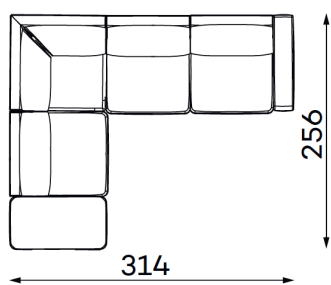

Modular sofa **RENO**

MODULAR UNITS: Available in left or right version

ARMREST SECTION

1 SEAT
Width: 104 cm
Depth: 110 cm
Height: 88 cm
Sit height: 42 cm

1,5 SEAT
Width: 129 cm
Depth: 110 cm
Height: 88 cm
Sit height: 42 cm

MID SECTION

1 SEAT
Width: 93 cm
Depth: 110 cm
Height: 88 cm
Sit height: 42 cm

1,5 SEAT
Width: 118 cm
Depth: 110 cm
Height: 88 cm
Sit height: 42 cm

CHAISE LOUNGE

Width: 120 cm
Depth: 191 cm
Height: 88 cm
Sit height: 42 cm

CORNER SECTION

Width: 107 cm
Depth: 107 cm
Height: 88 cm
Sit height: 42 cm

OTTOMAN

SMALL
Width: 112 cm
Depth: 55 cm
Height: 42 cm

LARGE
Width: 112 cm
Depth: 112 cm
Height: 42 cm

Modular sofa **RENO**

Examples of combinations: Available in left or right version

ALT. 1

ALT. 2

ALT. 3

ALT. 4

ALT. 5

ALT. 6