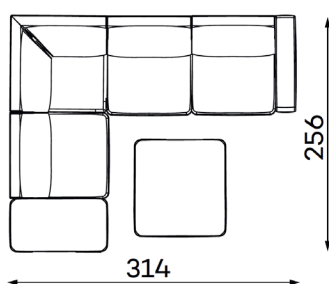

Modular sofa **RENO**

MODULAR UNITS: Available in left or right version

ARMREST SECTION

1 SEAT
Width: 104 cm
Depth: 110 cm
Height: 88 cm
Sit height: 42 cm

1,5 SEAT
Width: 129 cm
Depth: 110 cm
Height: 88 cm
Sit height: 42 cm

MID SECTION

1 SEAT
Width: 93 cm
Depth: 110 cm
Height: 88 cm
Sit height: 42 cm

1,5 SEAT
Width: 118 cm
Depth: 110 cm
Height: 88 cm
Sit height: 42 cm

CHAISE LOUNGE

Width: 120 cm
Depth: 191 cm
Height: 88 cm
Sit height: 42 cm

CORNER SECTION

Width: 107 cm
Depth: 107 cm
Height: 88 cm
Sit height: 42 cm

OTTOMAN

SMALL
Width: 112 cm
Depth: 55 cm
Height: 42 cm

LARGE
Width: 112 cm
Depth: 112 cm
Height: 42 cm

Modular sofa **RENO**

Examples of combinations: Available in left or right version

ALT. 1

ALT. 2

ALT. 3

ALT. 4

ALT. 5

ALT. 6