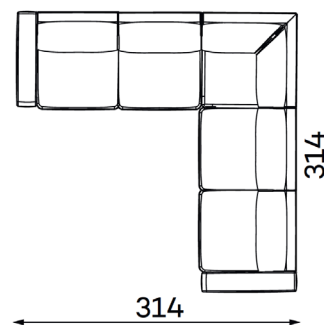

Modular sofa **RENO**

MODULAR UNITS: Available in left or right version

ARMREST SECTION

1 SEAT
Width: 104 cm
Depth: 110 cm
Height: 88 cm
Sit height: 42 cm

1,5 SEAT
Width: 129 cm
Depth: 110 cm
Height: 88 cm
Sit height: 42 cm

MID SECTION

1 SEAT
Width: 93 cm
Depth: 110 cm
Height: 88 cm
Sit height: 42 cm

1,5 SEAT
Width: 118 cm
Depth: 110 cm
Height: 88 cm
Sit height: 42 cm

CHAISE LOUNGE

Width: 120 cm
Depth: 191 cm
Height: 88 cm
Sit height: 42 cm

CORNER SECTION

Width: 107 cm
Depth: 107 cm
Height: 88 cm
Sit height: 42 cm

OTTOMAN

SMALL
Width: 112 cm
Depth: 55 cm
Height: 42 cm

LARGE
Width: 112 cm
Depth: 112 cm
Height: 42 cm

Modular sofa **RENO**

Examples of combinations: Available in left or right version

ALT. 1

ALT. 2

ALT. 3

ALT. 4

ALT. 5

ALT. 6