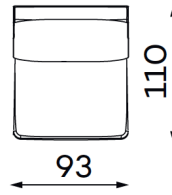

Modular sofa **RENO**

MODULAR UNITS: Available in left or right version

ARMREST SECTION

1 SEAT
Width: 104 cm
Depth: 110 cm
Height: 88 cm
Sit height: 42 cm

1,5 SEAT
Width: 129 cm
Depth: 110 cm
Height: 88 cm
Sit height: 42 cm

MID SECTION

1 SEAT
Width: 93 cm
Depth: 110 cm
Height: 88 cm
Sit height: 42 cm

1,5 SEAT
Width: 118 cm
Depth: 110 cm
Height: 88 cm
Sit height: 42 cm

CHAISE LOUNGE

Width: 120 cm
Depth: 191 cm
Height: 88 cm
Sit height: 42 cm

CORNER SECTION

Width: 107 cm
Depth: 107 cm
Height: 88 cm
Sit height: 42 cm

OTTOMAN

SMALL
Width: 112 cm
Depth: 55 cm
Height: 42 cm

LARGE
Width: 112 cm
Depth: 112 cm
Height: 42 cm

Modular sofa **RENO**

Examples of combinations: Available in left or right version