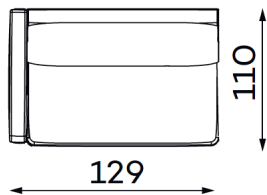

Modular sofa **RENO**

MODULAR UNITS: Available in left or right version

ARMREST SECTION

1 SEAT
Width: 104 cm
Depth: 110 cm
Height: 88 cm
Sit height: 42 cm

1,5 SEAT
Width: 129 cm
Depth: 110 cm
Height: 88 cm
Sit height: 42 cm

MID SECTION

1 SEAT
Width: 93 cm
Depth: 110 cm
Height: 88 cm
Sit height: 42 cm

1,5 SEAT
Width: 118 cm
Depth: 110 cm
Height: 88 cm
Sit height: 42 cm

CHAISE LOUNGE

Width: 120 cm
Depth: 191 cm
Height: 88 cm
Sit height: 42 cm

CORNER SECTION

Width: 107 cm
Depth: 107 cm
Height: 88 cm
Sit height: 42 cm

OTTOMAN

SMALL
Width: 112 cm
Depth: 55 cm
Height: 42 cm

LARGE
Width: 112 cm
Depth: 112 cm
Height: 42 cm

Modular sofa **RENO**

Examples of combinations: Available in left or right version