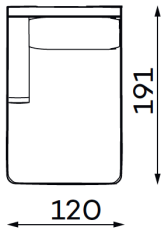

Modular sofa **RENO**

MODULAR UNITS: Available in left or right version

ARMREST SECTION

1 SEAT
Width: 104 cm
Depth: 110 cm
Height: 88 cm
Sit height: 42 cm

1,5 SEAT
Width: 129 cm
Depth: 110 cm
Height: 88 cm
Sit height: 42 cm

MID SECTION

1 SEAT
Width: 93 cm
Depth: 110 cm
Height: 88 cm
Sit height: 42 cm

1,5 SEAT
Width: 118 cm
Depth: 110 cm
Height: 88 cm
Sit height: 42 cm

CHAISE LOUNGE

Width: 120 cm
Depth: 191 cm
Height: 88 cm
Sit height: 42 cm

CORNER SECTION

Width: 107 cm
Depth: 107 cm
Height: 88 cm
Sit height: 42 cm

OTTOMAN

SMALL
Width: 112 cm
Depth: 55 cm
Height: 42 cm

LARGE
Width: 112 cm
Depth: 112 cm
Height: 42 cm

Modular sofa **RENO**

Examples of combinations: Available in left or right version