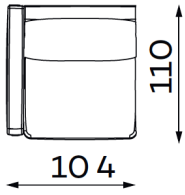

Modular sofa **RENO**

MODULAR UNITS: Available in left or right version

ARMREST SECTION

1 SEAT
Width: 104 cm
Depth: 110 cm
Height: 88 cm
Sit height: 42 cm

1,5 SEAT
Width: 129 cm
Depth: 110 cm
Height: 88 cm
Sit height: 42 cm

MID SECTION

1 SEAT
Width: 93 cm
Depth: 110 cm
Height: 88 cm
Sit height: 42 cm

1,5 SEAT
Width: 118 cm
Depth: 110 cm
Height: 88 cm
Sit height: 42 cm

CHAISE LOUNGE

Width: 120 cm
Depth: 191 cm
Height: 88 cm
Sit height: 42 cm

CORNER SECTION

Width: 107 cm
Depth: 107 cm
Height: 88 cm
Sit height: 42 cm

OTTOMAN

SMALL
Width: 112 cm
Depth: 55 cm
Height: 42 cm

LARGE
Width: 112 cm
Depth: 112 cm
Height: 42 cm

Modular sofa **RENO**

Examples of combinations: Available in left or right version