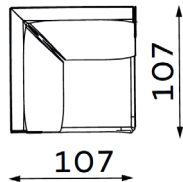

Modular sofa **RENO**

MODULAR UNITS: Available in left or right version

ARMREST SECTION

1 SEAT
Width: 104 cm
Depth: 110 cm
Height: 88 cm
Sit height: 42 cm

1,5 SEAT
Width: 129 cm
Depth: 110 cm
Height: 88 cm
Sit height: 42 cm

MID SECTION

1 SEAT
Width: 93 cm
Depth: 110 cm
Height: 88 cm
Sit height: 42 cm

1,5 SEAT
Width: 118 cm
Depth: 110 cm
Height: 88 cm
Sit height: 42 cm

CHAISE LOUNGE

Width: 120 cm
Depth: 191 cm
Height: 88 cm
Sit height: 42 cm

CORNER SECTION

Width: 107 cm
Depth: 107 cm
Height: 88 cm
Sit height: 42 cm

OTTOMAN

SMALL
Width: 112 cm
Depth: 55 cm
Height: 42 cm

LARGE
Width: 112 cm
Depth: 112 cm
Height: 42 cm

Modular sofa **RENO**

Examples of combinations: Available in left or right version