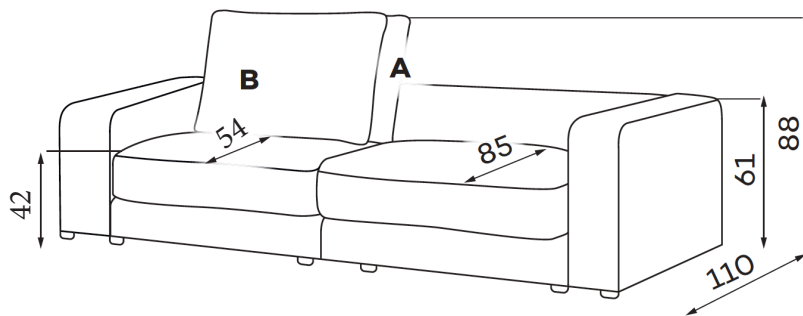

Modular sofa **RENO**

MODULAR UNITS: Available in left or right version

ARMREST SECTION

1 SEAT
Width: 104 cm
Depth: 110 cm
Height: 88 cm
Sit height: 42 cm

1,5 SEAT
Width: 129 cm
Depth: 110 cm
Height: 88 cm
Sit height: 42 cm

MID SECTION

1 SEAT
Width: 93 cm
Depth: 110 cm
Height: 88 cm
Sit height: 42 cm

1,5 SEAT
Width: 118 cm
Depth: 110 cm
Height: 88 cm
Sit height: 42 cm

CHAISE LOUNGE

Width: 120 cm
Depth: 191 cm
Height: 88 cm
Sit height: 42 cm

CORNER SECTION

Width: 107 cm
Depth: 107 cm
Height: 88 cm
Sit height: 42 cm

OTTOMAN

SMALL
Width: 112 cm
Depth: 55 cm
Height: 42 cm

LARGE
Width: 112 cm
Depth: 112 cm
Height: 42 cm

Modular sofa **RENO**

Examples of combinations: Available in left or right version

ALT. 1

ALT. 2

ALT. 3

ALT. 4

ALT. 5

ALT. 6