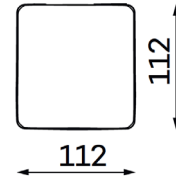

Modular sofa **RENO**

MODULAR UNITS: Available in left or right version

ARMREST SECTION

1 SEAT
Width: 104 cm
Depth: 110 cm
Height: 88 cm
Sit height: 42 cm

1,5 SEAT
Width: 129 cm
Depth: 110 cm
Height: 88 cm
Sit height: 42 cm

MID SECTION

1 SEAT
Width: 93 cm
Depth: 110 cm
Height: 88 cm
Sit height: 42 cm

1,5 SEAT
Width: 118 cm
Depth: 110 cm
Height: 88 cm
Sit height: 42 cm

CHAISE LOUNGE

Width: 120 cm
Depth: 191 cm
Height: 88 cm
Sit height: 42 cm

CORNER SECTION

Width: 107 cm
Depth: 107 cm
Height: 88 cm
Sit height: 42 cm

OTTOMAN

SMALL
Width: 112 cm
Depth: 55 cm
Height: 42 cm

LARGE
Width: 112 cm
Depth: 112 cm
Height: 42 cm

Modular sofa **RENO**

Examples of combinations: Available in left or right version

ALT. 1

ALT. 2

ALT. 3

ALT. 4

ALT. 5

ALT. 6