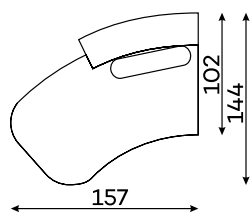

# Modular sofa **DIXON**

**Modular units:** Available in left or right version

**2-SEATER SECTION  
OPEN BACK**

Width: 157 cm  
Depth: 144 cm  
Height: 91 cm  
Sit height: 45 cm

**2-SEATER SECTION**

Width: 157 cm  
Depth: 144 cm  
Height: 91 cm  
Sit height: 45 cm

**ARMREST SECTION**

1 SEAT  
Width: 111 cm  
Depth: 102 cm  
Height: 91 cm  
Sit height: 45 cm

1,5 SEAT  
Width: 146 cm  
Depth: 102 cm  
Height: 91 cm  
Sit height: 45 cm

**MID SECTION 1-SEAT**

Width: 90 cm  
Depth: 102 cm  
Height: 91 cm  
Sit height: 45 cm

**ROUND MID SECTION**

Width: 88 cm  
Depth: 102 cm  
Height: 91 cm  
Sit height: 45 cm

**OTTOMAN**

Width: 88 cm  
Depth: 65 cm  
Height: 45 cm