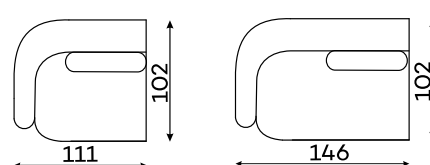

# Modular sofa **DIXON**

**Modular units:** Available in left or right version

**2-SEATER SECTION  
OPEN BACK**

Width: 157 cm  
Depth: 144 cm  
Height: 91 cm  
Sit height: 45 cm

**2-SEATER SECTION**

Width: 157 cm  
Depth: 144 cm  
Height: 91 cm  
Sit height: 45 cm

**ARMREST SECTION**

1 SEAT  
Width: 111 cm  
Depth: 102 cm  
Height: 91 cm  
Sit height: 45 cm

1,5 SEAT  
Width: 146 cm  
Depth: 102 cm  
Height: 91 cm  
Sit height: 45 cm

**MID SECTION 1-SEAT**

Width: 90 cm  
Depth: 102 cm  
Height: 91 cm  
Sit height: 45 cm

**ROUND MID SECTION**

Width: 88 cm  
Depth: 102 cm  
Height: 91 cm  
Sit height: 45 cm

**OTTOMAN**

Width: 88 cm  
Depth: 65 cm  
Height: 45 cm