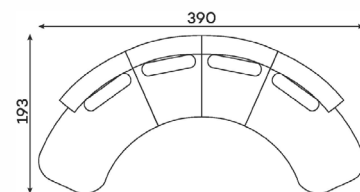

**ROUND MID SECTION**

Width: 88 cm  
Depth: 102 cm  
Height: 91 cm  
Sit height: 45 cm

**OTTOMAN**

Width: 88 cm  
Depth: 65 cm  
Height: 45 cm

# Modular sofa **DIXON**

**Examples of combinations:** Available in left or right version

ALT. 1

ALT. 2

ALT. 3

ALT. 4

ALT. 5

ALT. 6

ALT. 7

ALT. 8

ALT. 9

ALT. 10

ALT. 11