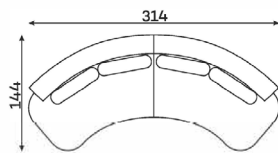

Modular sofa **DIXON**

Examples of combinations: Available in left or right version

ALT. 2