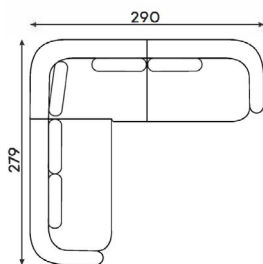

**ARMREST SECTION**

1 SEAT  
Width: 111 cm  
Depth: 102 cm  
Height: 91 cm  
Sit height: 45 cm

1,5 SEAT  
Width: 146 cm  
Depth: 102 cm  
Height: 91 cm  
Sit height: 45 cm

**MID SECTION 1-SEAT**

Width: 90 cm  
Depth: 102 cm  
Height: 91 cm  
Sit height: 45 cm

**ROUND MID SECTION**

Width: 88 cm  
Depth: 102 cm  
Height: 91 cm  
Sit height: 45 cm

**OTTOMAN**

Width: 88 cm  
Depth: 65 cm  
Height: 45 cm

# Modular sofa **DIXON**

**Examples of combinations:** Available in left or right version

ALT. 1

ALT. 2

ALT. 3

ALT. 4

ALT. 5

ALT. 6

ALT. 7

ALT. 8

ALT. 9

ALT. 10

ALT. 11