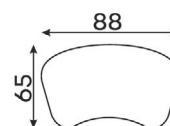

# Modular sofa **DIXON**

**Modular units:** Available in left or right version

**2-SEATER SECTION  
OPEN BACK**

Width: 157 cm  
Depth: 144 cm  
Height: 91 cm  
Sit height: 45 cm

**2-SEATER SECTION**

Width: 157 cm  
Depth: 144 cm  
Height: 91 cm  
Sit height: 45 cm

**ARMREST SECTION**

1 SEAT  
Width: 111 cm  
Depth: 102 cm  
Height: 91 cm  
Sit height: 45 cm

1,5 SEAT  
Width: 146 cm  
Depth: 102 cm  
Height: 91 cm  
Sit height: 45 cm

**MID SECTION 1-SEAT**

Width: 90 cm  
Depth: 102 cm  
Height: 91 cm  
Sit height: 45 cm

**ROUND MID SECTION**

Width: 88 cm  
Depth: 102 cm  
Height: 91 cm  
Sit height: 45 cm

**OTTOMAN**

Width: 88 cm  
Depth: 65 cm  
Height: 45 cm