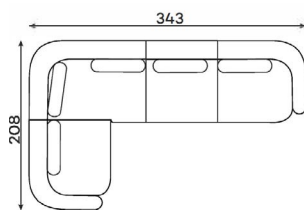

# Modular sofa **DIXON**

**Modular units:** Available in left or right version

**2-SEATER SECTION  
OPEN BACK**

Width: 157 cm  
Depth: 144 cm  
Height: 91 cm  
Sit height: 45 cm

**2-SEATER SECTION**

Width: 157 cm  
Depth: 144 cm  
Height: 91 cm  
Sit height: 45 cm

**ARMREST SECTION**

1 SEAT  
Width: 111 cm  
Depth: 102 cm  
Height: 91 cm  
Sit height: 45 cm

1,5 SEAT  
Width: 146 cm  
Depth: 102 cm  
Height: 91 cm  
Sit height: 45 cm

**MID SECTION 1-SEAT**

Width: 90 cm  
Depth: 102 cm  
Height: 91 cm  
Sit height: 45 cm

**ROUND MID SECTION**

Width: 88 cm  
Depth: 102 cm  
Height: 91 cm  
Sit height: 45 cm

**OTTOMAN**

Width: 88 cm  
Depth: 65 cm  
Height: 45 cm

# Modular sofa **DIXON**

**Examples of combinations:** Available in left or right version

ALT. 1

ALT. 2

ALT. 3

ALT. 4

ALT. 5

ALT. 6