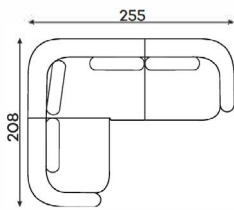

Modular sofa **DIXON**

Examples of combinations: Available in left or right version

ALT. 5