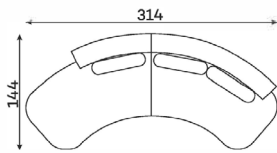

Modular sofa **DIXON**

Examples of combinations: Available in left or right version

ALT. 1