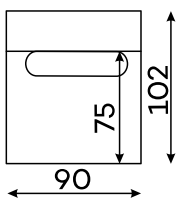

# Modular sofa **DIXON**

**Modular units:** Available in left or right version

**2-SEATER SECTION  
OPEN BACK**

Width: 157 cm  
Depth: 144 cm  
Height: 91 cm  
Sit height: 45 cm

**2-SEATER SECTION**

Width: 157 cm  
Depth: 144 cm  
Height: 91 cm  
Sit height: 45 cm

**ARMREST SECTION**

1 SEAT  
Width: 111 cm  
Depth: 102 cm  
Height: 91 cm  
Sit height: 45 cm

1,5 SEAT  
Width: 146 cm  
Depth: 102 cm  
Height: 91 cm  
Sit height: 45 cm

**MID SECTION 1-SEAT**

Width: 90 cm  
Depth: 102 cm  
Height: 91 cm  
Sit height: 45 cm

**ROUND MID SECTION**

Width: 88 cm  
Depth: 102 cm  
Height: 91 cm  
Sit height: 45 cm

**OTTOMAN**

Width: 88 cm  
Depth: 65 cm  
Height: 45 cm