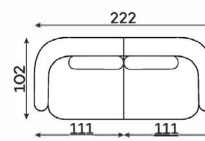

# Modular sofa **DIXON**

**Modular units:** Available in left or right version

**2-SEATER SECTION  
OPEN BACK**

Width: 157 cm  
Depth: 144 cm  
Height: 91 cm  
Sit height: 45 cm

**2-SEATER SECTION**

Width: 157 cm  
Depth: 144 cm  
Height: 91 cm  
Sit height: 45 cm

**ARMREST SECTION**

1 SEAT  
Width: 111 cm  
Depth: 102 cm  
Height: 91 cm  
Sit height: 45 cm

1,5 SEAT  
Width: 146 cm  
Depth: 102 cm  
Height: 91 cm  
Sit height: 45 cm

**MID SECTION 1-SEAT**

Width: 90 cm  
Depth: 102 cm  
Height: 91 cm  
Sit height: 45 cm

**ROUND MID SECTION**

Width: 88 cm  
Depth: 102 cm  
Height: 91 cm  
Sit height: 45 cm

**OTTOMAN**

Width: 88 cm  
Depth: 65 cm  
Height: 45 cm

# Modular sofa **DIXON**

**Examples of combinations:** Available in left or right version

ALT. 1

ALT. 2

ALT. 3

ALT. 4

ALT. 5

ALT. 6