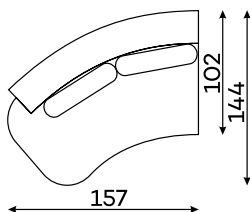

# Modular sofa **DIXON**

**Modular units:** Available in left or right version

**2-SEATER SECTION  
OPEN BACK**

Width: 157 cm  
Depth: 144 cm  
Height: 91 cm  
Sit height: 45 cm

**2-SEATER SECTION**

Width: 157 cm  
Depth: 144 cm  
Height: 91 cm  
Sit height: 45 cm

**ARMREST SECTION**

1 SEAT  
Width: 111 cm  
Depth: 102 cm  
Height: 91 cm  
Sit height: 45 cm

1,5 SEAT  
Width: 146 cm  
Depth: 102 cm  
Height: 91 cm  
Sit height: 45 cm

**MID SECTION 1-SEAT**

Width: 90 cm  
Depth: 102 cm  
Height: 91 cm  
Sit height: 45 cm

**ROUND MID SECTION**

Width: 88 cm  
Depth: 102 cm  
Height: 91 cm  
Sit height: 45 cm

**OTTOMAN**

Width: 88 cm  
Depth: 65 cm  
Height: 45 cm