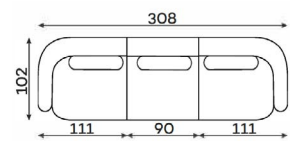

# Modular sofa **DIXON**

**Modular units:** Available in left or right version

**2-SEATER SECTION  
OPEN BACK**

Width: 157 cm  
Depth: 144 cm  
Height: 91 cm  
Sit height: 45 cm

**2-SEATER SECTION**

Width: 157 cm  
Depth: 144 cm  
Height: 91 cm  
Sit height: 45 cm

**ARMREST SECTION**

1 SEAT  
Width: 111 cm  
Depth: 102 cm  
Height: 91 cm  
Sit height: 45 cm

1,5 SEAT  
Width: 146 cm  
Depth: 102 cm  
Height: 91 cm  
Sit height: 45 cm

**MID SECTION 1-SEAT**

Width: 90 cm  
Depth: 102 cm  
Height: 91 cm  
Sit height: 45 cm

**ROUND MID SECTION**

Width: 88 cm  
Depth: 102 cm  
Height: 91 cm  
Sit height: 45 cm

**OTTOMAN**

Width: 88 cm  
Depth: 65 cm  
Height: 45 cm

# Modular sofa **DIXON**

**Examples of combinations:** Available in left or right version

ALT. 1

ALT. 2

ALT. 3

ALT. 4

ALT. 5

ALT. 6