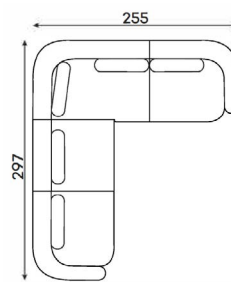

Modular sofa **DIXON**

Examples of combinations: Available in left or right version

ALT. 7