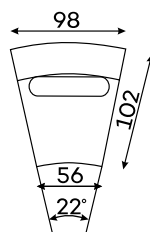

# Modular sofa **DIXON**

**Modular units:** Available in left or right version

**2-SEATER SECTION  
OPEN BACK**

Width: 157 cm  
Depth: 144 cm  
Height: 91 cm  
Sit height: 45 cm

**2-SEATER SECTION**

Width: 157 cm  
Depth: 144 cm  
Height: 91 cm  
Sit height: 45 cm

**ARMREST SECTION**

1 SEAT  
Width: 111 cm  
Depth: 102 cm  
Height: 91 cm  
Sit height: 45 cm

1,5 SEAT  
Width: 146 cm  
Depth: 102 cm  
Height: 91 cm  
Sit height: 45 cm

**MID SECTION 1-SEAT**

Width: 90 cm  
Depth: 102 cm  
Height: 91 cm  
Sit height: 45 cm

**ROUND MID SECTION**

Width: 88 cm  
Depth: 102 cm  
Height: 91 cm  
Sit height: 45 cm

**OTTOMAN**

Width: 88 cm  
Depth: 65 cm  
Height: 45 cm