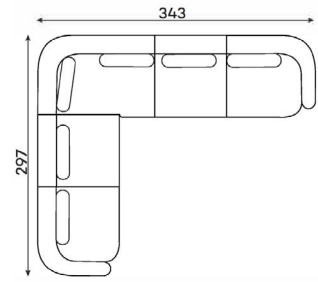

Modular sofa **DIXON**

Examples of combinations: Available in left or right version

ALT. 8